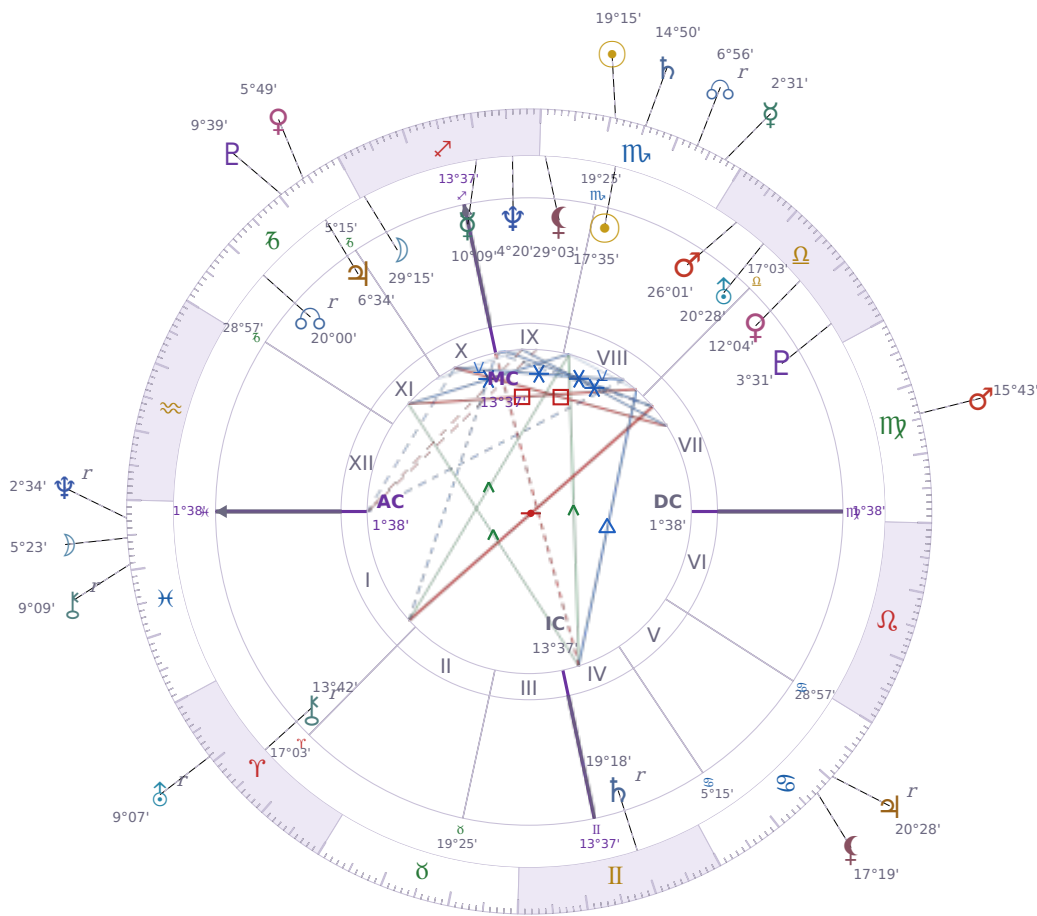

DAILY PERSONAL HOROSCOPE

Eric William Dane

American actor (1972-2026)

♏ Scorpio November 9, 1972 13:42 San Francisco

Monday, 11 November 2013

TRANSITS FOR TODAY

☉ Sun	in ♏ Scorpio	19°15'36"
☾ Moon	in ♓ Pisces	5°23'55"
☿ Mercury	in ♏ Scorpio	2°31'36"
♀ Venus	in ♐ Capricorn	5°49'06"
♂ Mars	in ♍ Virgo	15°43'46"
♃ Jupiter	in ♋ Cancer Rx	20°28'48"
♄ Saturn	in ♏ Scorpio	14°50'16"

♅ Uranus	in ♈ Aries Rx	9°07'23"
♆ Neptune	in ♓ Pisces Rx	2°34'50"
♇ Pluto	in ♑ Capricorn	9°39'42"
♁ Chiron	in ♓ Pisces Rx	9°09'07"
♁ NNode	in ♏ Scorpio Rx	6°56'32"
♁ Lilith	in ♋ Cancer	17°19'07"

NATAL PLANETS