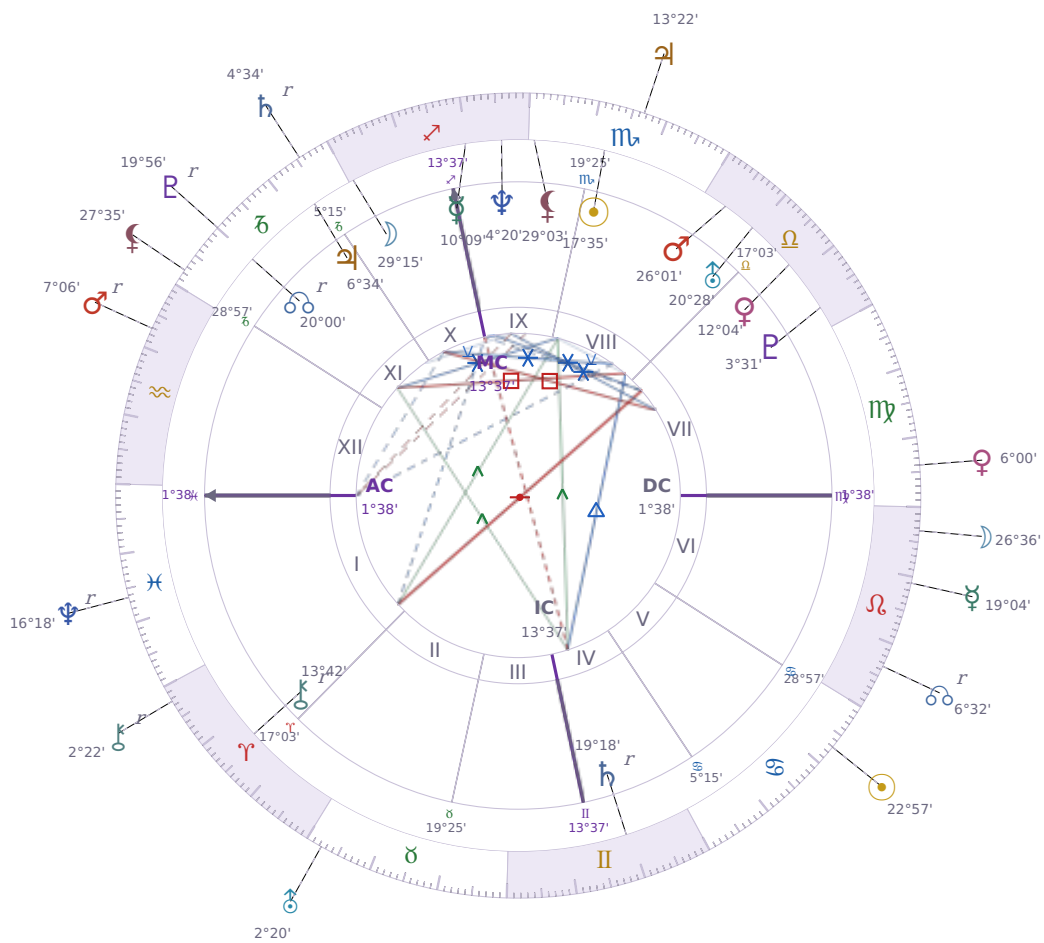

DAILY PERSONAL HOROSCOPE

Eric William Dane

American actor (1972-2026)

♏ Scorpio November 9, 1972 13:42 San Francisco

Sunday, 15 July 2018

TRANSITS FOR TODAY

☉ Sun	in ♋ Cancer	22°57'41"
☾ Moon	in ♌ Leo	26°36'22"
☿ Mercury	in ♌ Leo	19°04'40"
♀ Venus	in ♍ Virgo	6°00'07"
♂ Mars	in ♒ Aquarius Rx	7°06'05"
♃ Jupiter	in ♏ Scorpio	13°22'45"
♄ Saturn	in ♐ Capricorn Rx	4°34'07"

♅ Uranus	in ♉ Taurus	2°20'33"
♆ Neptune	in ♓ Pisces Rx	16°18'31"
♇ Pluto	in ♑ Capricorn Rx	19°56'49"
♁ Chiron	in ♈ Aries Rx	2°22'35"
♁ NNode	in ♌ Leo Rx	6°32'38"
♁ Lilith	in ♑ Capricorn	27°35'13"

## KEY TRANSIT FACTORS