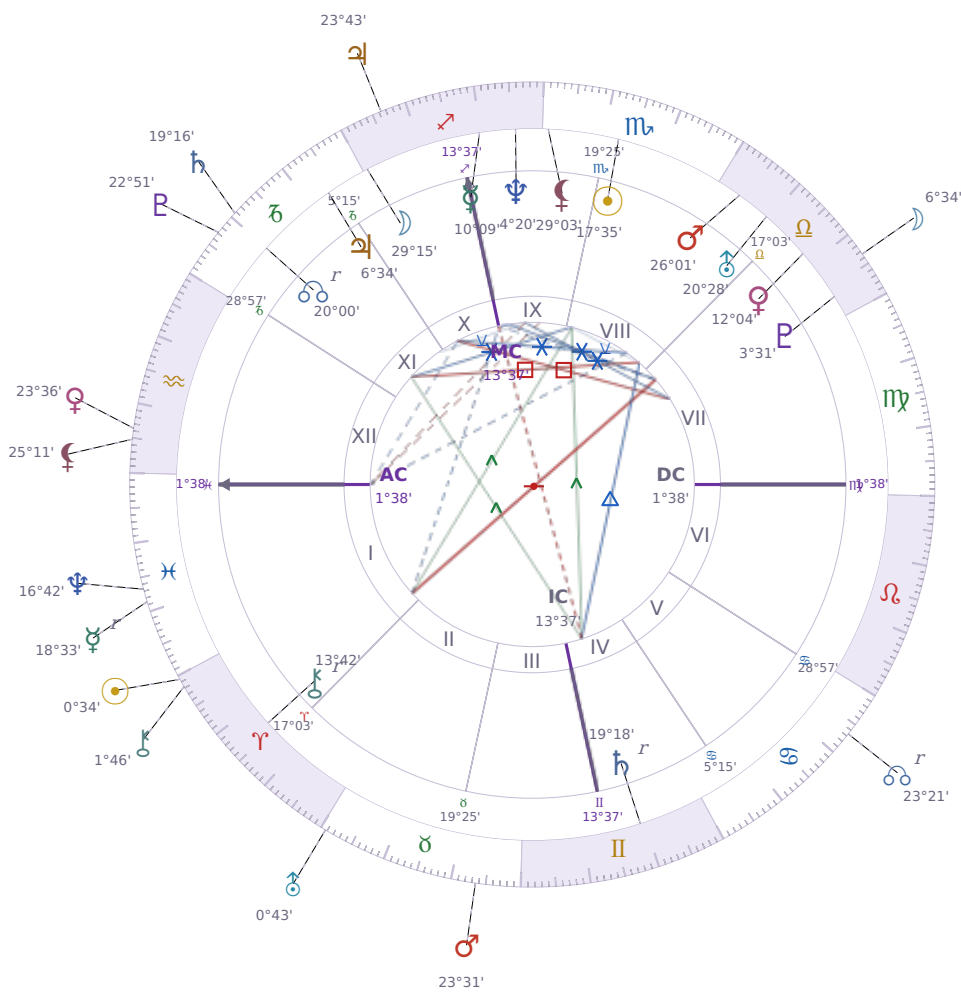

DAILY PERSONAL HOROSCOPE

Eric William Dane

American actor (1972–2026)

♏ Scorpio November 9, 1972 13:42 San Francisco

Thursday, 21 March 2019

TRANSITS FOR TODAY

☉ Sun	in ♈ Aries	0°34'49"
☾ Moon	in ♎ Libra	6°34'29"
☿ Mercury	in ♋ Pisces Rx	18°33'47"
♀ Venus	in ♒ Aquarius	23°36'33"
♂ Mars	in ♉ Taurus	23°31'22"
♃ Jupiter	in ♐ Sagittarius	23°43'01"
♄ Saturn	in ♐ Capricorn	19°16'08"

♅ Uranus	in	♉ Taurus	0°43'45"
♆ Neptune	in	♓ Pisces	16°42'25"
♇ Pluto	in	♑ Capricorn	22°51'55"
♁ Chiron	in	♈ Aries	1°46'18"
♊ NNode	in	♋ Cancer Rx	23°21'28"
♁ Lilith	in	♒ Aquarius	25°11'10"

NATAL PLANETS