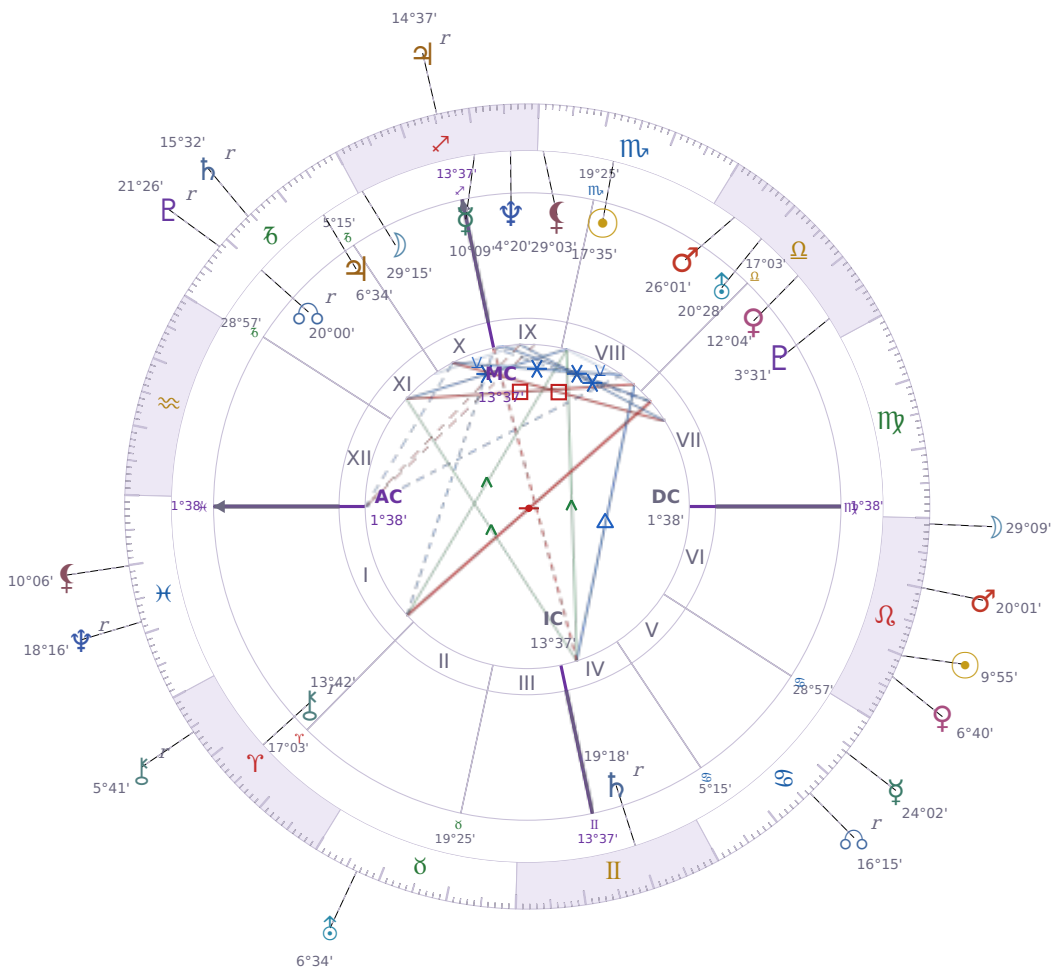

DAILY PERSONAL HOROSCOPE

Eric William Dane

American actor (1972–2026)

♏ Scorpio November 9, 1972 13:42 San Francisco

Friday, 2 August 2019

TRANSITS FOR TODAY

☉ Sun	in ♏ Leo	9°55'25"
☾ Moon	in ♏ Leo	29°09'32"
☿ Mercury	in ♏ Cancer	24°02'23"
♀ Venus	in ♏ Leo	6°40'46"
♂ Mars	in ♏ Leo	20°01'12"
♃ Jupiter	in ♏ Sagittarius Rx	14°37'57"
♄ Saturn	in ♏ Capricorn Rx	15°32'39"

♅ Uranus	in ♉ Taurus	6°34'39"
♆ Neptune	in ♓ Pisces Rx	18°16'46"
♇ Pluto	in ♑ Capricorn Rx	21°26'36"
♁ Chiron	in ♈ Aries Rx	5°41'07"
♁ NNode	in ♋ Cancer Rx	16°15'43"
♁ Lilith	in ♓ Pisces	10°06'29"

NATAL PLANETS