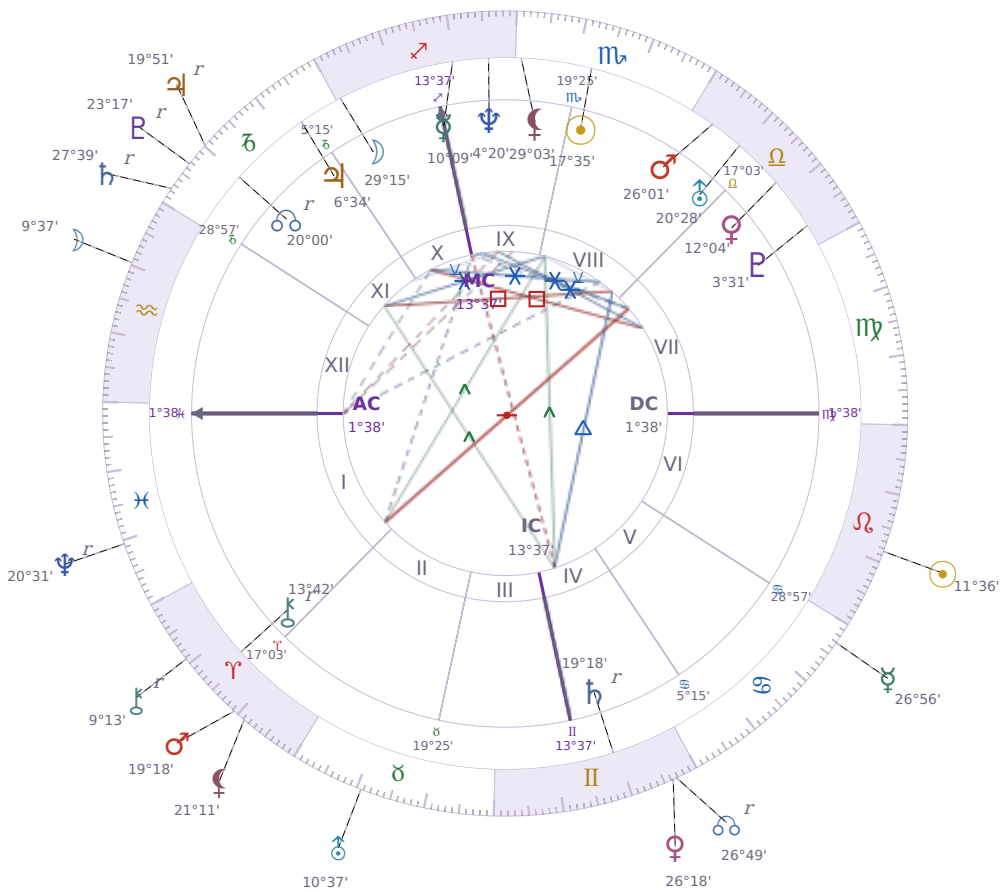

DAILY PERSONAL HOROSCOPE

Eric William Dane

American actor (1972-2026)

♏ Scorpio November 9, 1972 13:42 San Francisco

Monday, 3 August 2020

TRANSITS FOR TODAY

☉ Sun	in ♌ Leo	11°36'19"
☾ Moon	in ♒ Aquarius	9°37'47"
☿ Mercury	in ♋ Cancer	26°56'30"
♀ Venus	in ♊ Gemini	26°18'07"
♂ Mars	in ♈ Aries	19°18'07"
♃ Jupiter	in ♑ Capricorn Rx	19°51'30"
♄ Saturn	in ♑ Capricorn Rx	27°39'11"

♅ Uranus	in ♉ Taurus	10°37'54"
♆ Neptune	in ♋ Pisces Rx	20°31'35"
♇ Pluto	in ♏ Capricorn Rx	23°17'46"
♁ Chiron	in ♈ Aries Rx	9°13'09"
♊ NNode	in ♊ Gemini Rx	26°49'41"
♁ Lilith	in ♈ Aries	21°11'23"

NATAL PLANETS

KEY TRANSIT FACTORS

♁ Chiron ♂ Opposition ♀ natal Venus ★

You are noticing flaws in people you care about that you usually overlook, and it makes you question whether the relationship is worth the effort. **Your affection feels conditional right now**, and you may withdraw or become critical without meaning to. Over the coming weeks, this friction is forcing you to decide what you actually need from the people in your life instead of just going along with things.