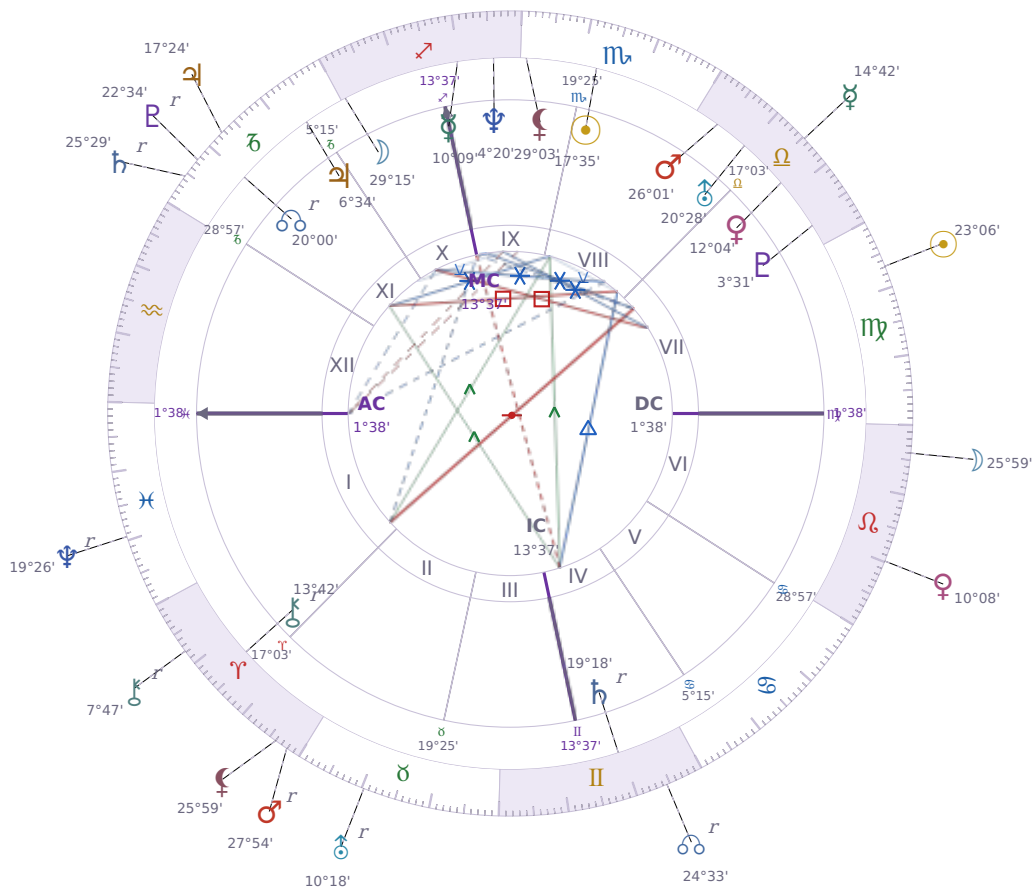

DAILY PERSONAL HOROSCOPE

Eric William Dane

American actor (1972–2026)

♏ Scorpio November 9, 1972 13:42 San Francisco

Tuesday, 15 September 2020

TRANSITS FOR TODAY

☉ Sun	in ♍ Virgo	23°06'01"
☾ Moon	in ♌ Leo	25°59'36"
☿ Mercury	in ♎ Libra	14°42'31"
♀ Venus	in ♌ Leo	10°08'36"
♂ Mars	in ♈ Aries Rx	27°54'44"
♃ Jupiter	in ♏ Capricorn	17°24'59"
♄ Saturn	in ♏ Capricorn Rx	25°29'28"

♅ Uranus	in	♉ Taurus Rx	10°18'34"
♆ Neptune	in	♓ Pisces Rx	19°26'44"
♇ Pluto	in	♑ Capricorn Rx	22°34'24"
♁ Chiron	in	♈ Aries Rx	7°47'51"
♊ NNode	in	♊ Gemini Rx	24°33'02"
♁ Lilith	in	♈ Aries	25°59'45"

NATAL PLANETS