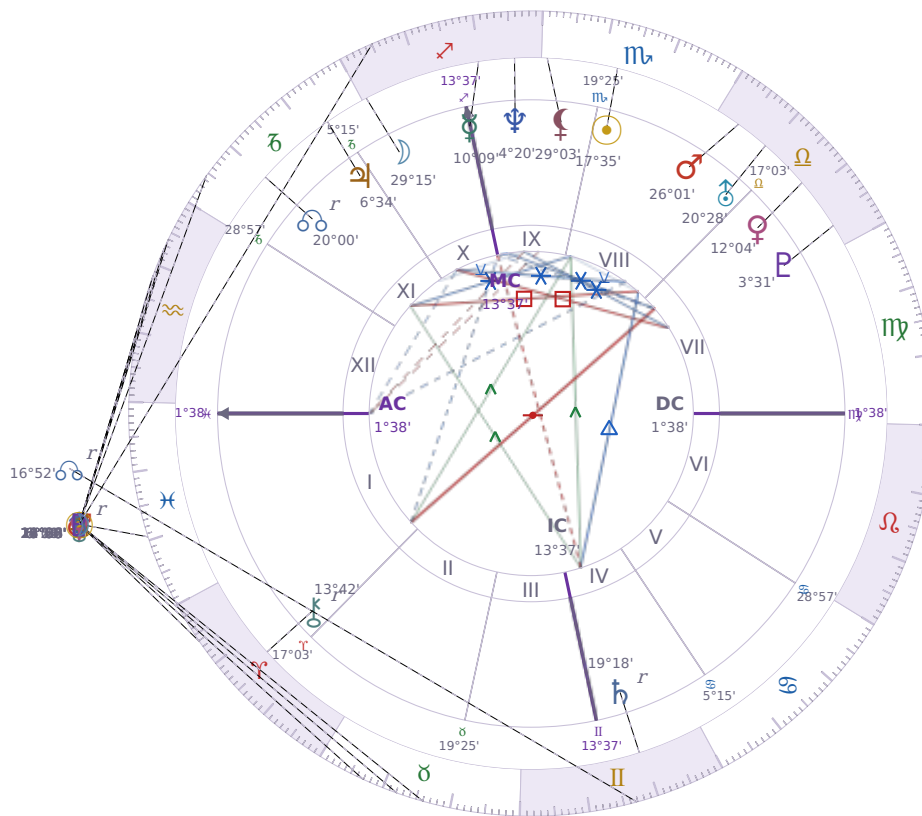

DAILY PERSONAL HOROSCOPE

Eric William Dane

American actor (1972-2026)

♏ Scorpio November 9, 1972 13:42 San Francisco

Sunday, 7 February 2021

TRANSITS FOR TODAY

| | | |
|-----------|------------------|-----------|
| ☉ Sun | in ♒ Aquarius | 18°55'45" |
| ☾ Moon | in ♐ Sagittarius | 24°52'32" |
| ☿ Mercury | in ♒ Aquarius Rx | 21°16'49" |
| ♀ Venus | in ♒ Aquarius | 7°24'32" |
| ♂ Mars | in ♉ Taurus | 16°03'51" |
| ♃ Jupiter | in ♒ Aquarius | 11°36'03" |
| ♄ Saturn | in ♒ Aquarius | 6°02'32" |

| | | |
|-----------|----------------|-----------|
| ♅ Uranus | in ♉ Taurus | 6°58'30" |
| ♆ Neptune | in ♋ Pisces | 19°28'53" |
| ♇ Pluto | in ♏ Capricorn | 25°24'57" |
| ♁ Chiron | in ♈ Aries | 6°11'05" |
| ♊ NNode | in ♊ Gemini Rx | 16°52'22" |
| ♁ Lilith | in ♉ Taurus | 12°09'19" |