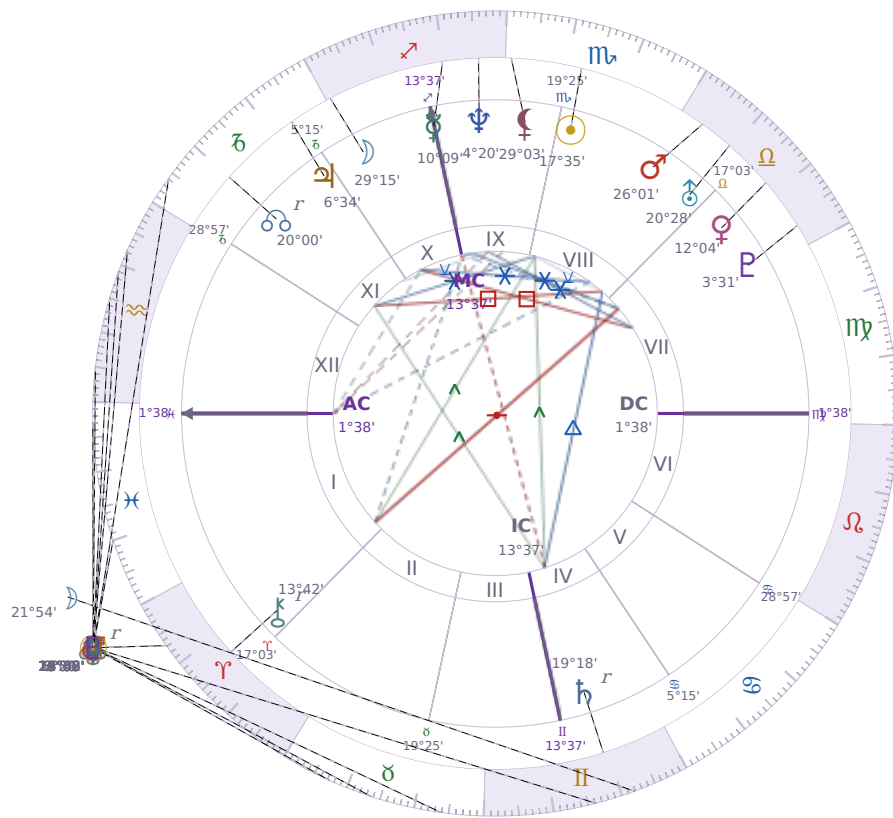

DAILY PERSONAL HOROSCOPE

Eric William Dane

American actor (1972–2026)

♏ Scorpio November 9, 1972 13:42 San Francisco

Sunday, 21 February 2021

TRANSITS FOR TODAY

☉ Sun	in ♓ Pisces	3°04'39"
☾ Moon	in ♊ Gemini	21°54'23"
☿ Mercury	in ♒ Aquarius	11°02'06"
♀ Venus	in ♒ Aquarius	24°56'11"
♂ Mars	in ♉ Taurus	23°53'05"
♃ Jupiter	in ♒ Aquarius	14°53'14"
♄ Saturn	in ♒ Aquarius	7°38'51"

♅ Uranus	in	♉ Taurus	7°20'36"
♆ Neptune	in	♓ Pisces	19°58'32"
♇ Pluto	in	♑ Capricorn	25°49'45"
♁ Chiron	in	♈ Aries	6°50'51"
♊ NNode	in	♊ Gemini Rx	16°07'53"
♁ Lilith	in	♉ Taurus	13°42'41"

NATAL PLANETS