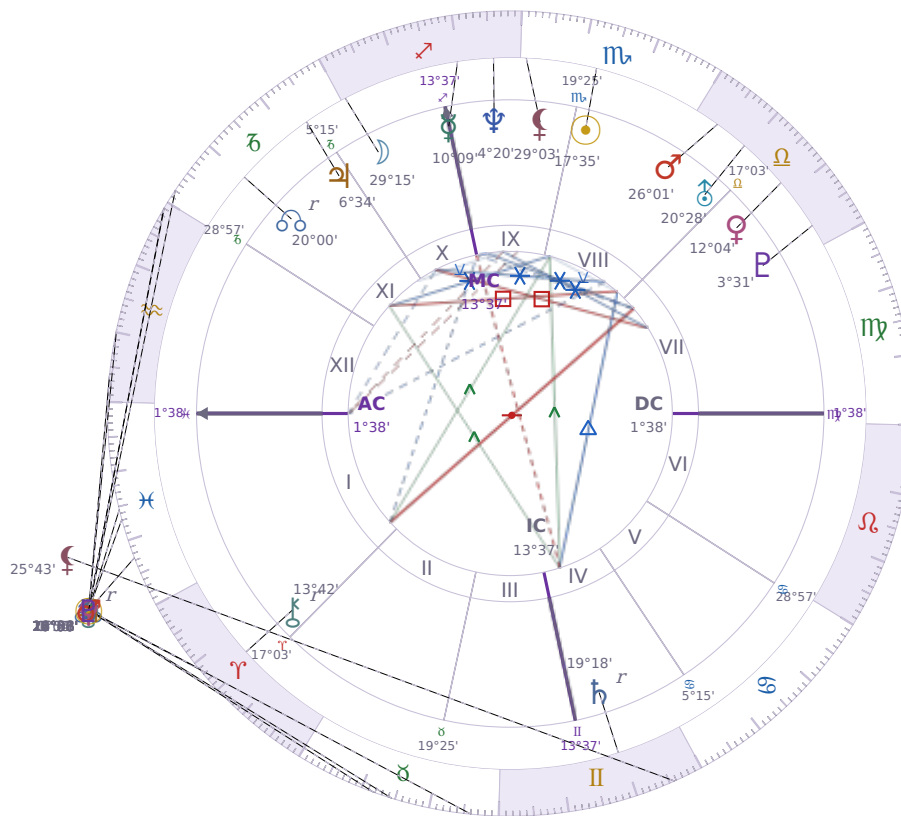

DAILY PERSONAL HOROSCOPE

Eric William Dane

American actor (1972–2026)

♏ Scorpio November 9, 1972 13:42 San Francisco

Monday, 7 March 2022

TRANSITS FOR TODAY

☉ Sun	in ♓ Pisces	16°53'21"
☾ Moon	in ♉ Taurus	14°31'28"
☿ Mercury	in ♒ Aquarius	26°03'00"
♀ Venus	in ♒ Aquarius	1°04'33"
♂ Mars	in ♒ Aquarius	0°55'18"
♃ Jupiter	in ♓ Pisces	15°26'12"
♄ Saturn	in ♒ Aquarius	19°31'57"

♅ Uranus	in ♉ Taurus	11°46'53"
♆ Neptune	in ♋ Pisces	22°38'46"
♇ Pluto	in ♏ Capricorn	27°56'09"
♁ Chiron	in ♈ Aries	10°53'03"
♁ NNode	in ♉ Taurus Rx	26°03'45"
♁ Lilith	in ♊ Gemini	25°43'46"

NATAL PLANETS