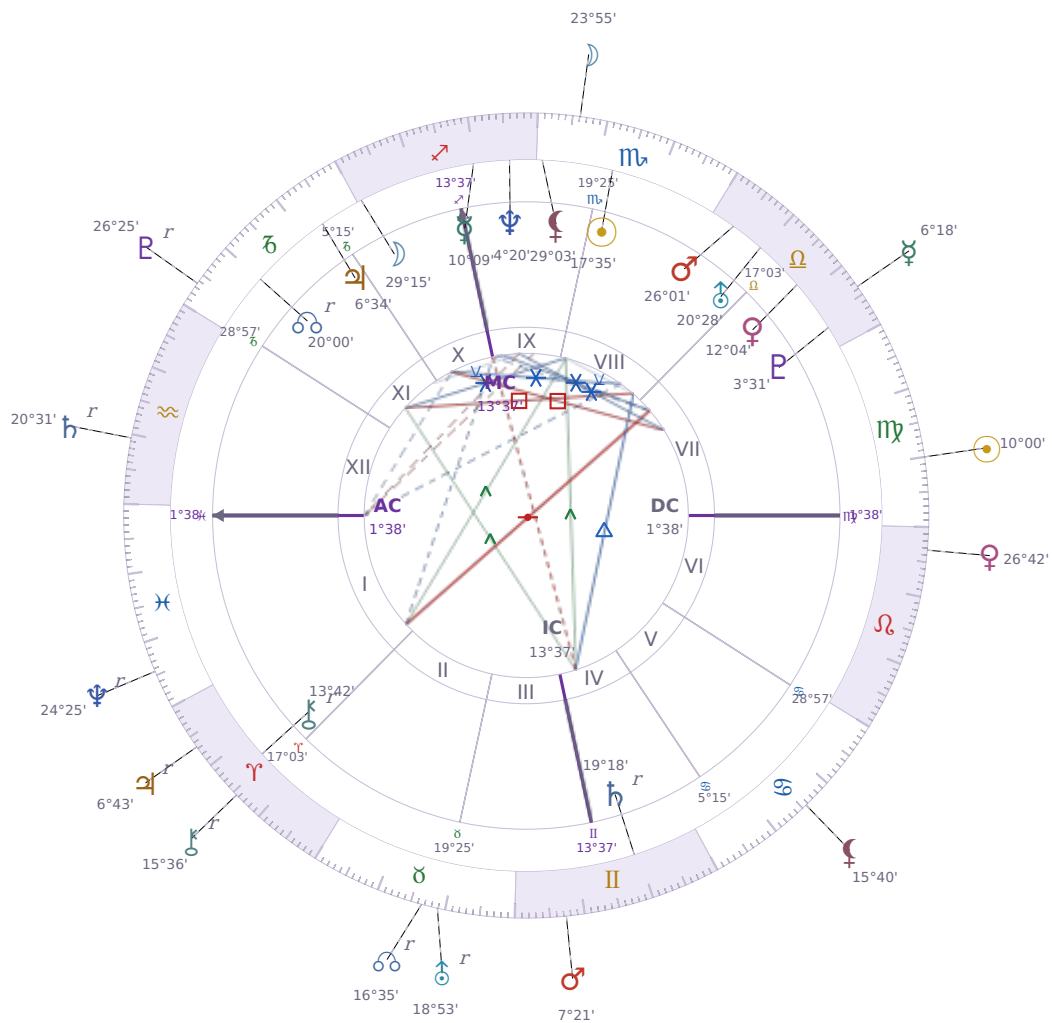

DAILY PERSONAL HOROSCOPE

Eric William Dane

American actor (1972–2026)

♏ Scorpio November 9, 1972 13:42 San Francisco

Friday, 2 September 2022

TRANSITS FOR TODAY

☉ Sun	in ♍ Virgo	10°00'41"
☾ Moon	in ♏ Scorpio	23°55'37"
☿ Mercury	in ♎ Libra	6°18'07"
♀ Venus	in ♌ Leo	26°42'02"
♂ Mars	in ♊ Gemini	7°21'34"
♃ Jupiter	in ♈ Aries Rx	6°43'09"
♄ Saturn	in ♒ Aquarius Rx	20°31'59"