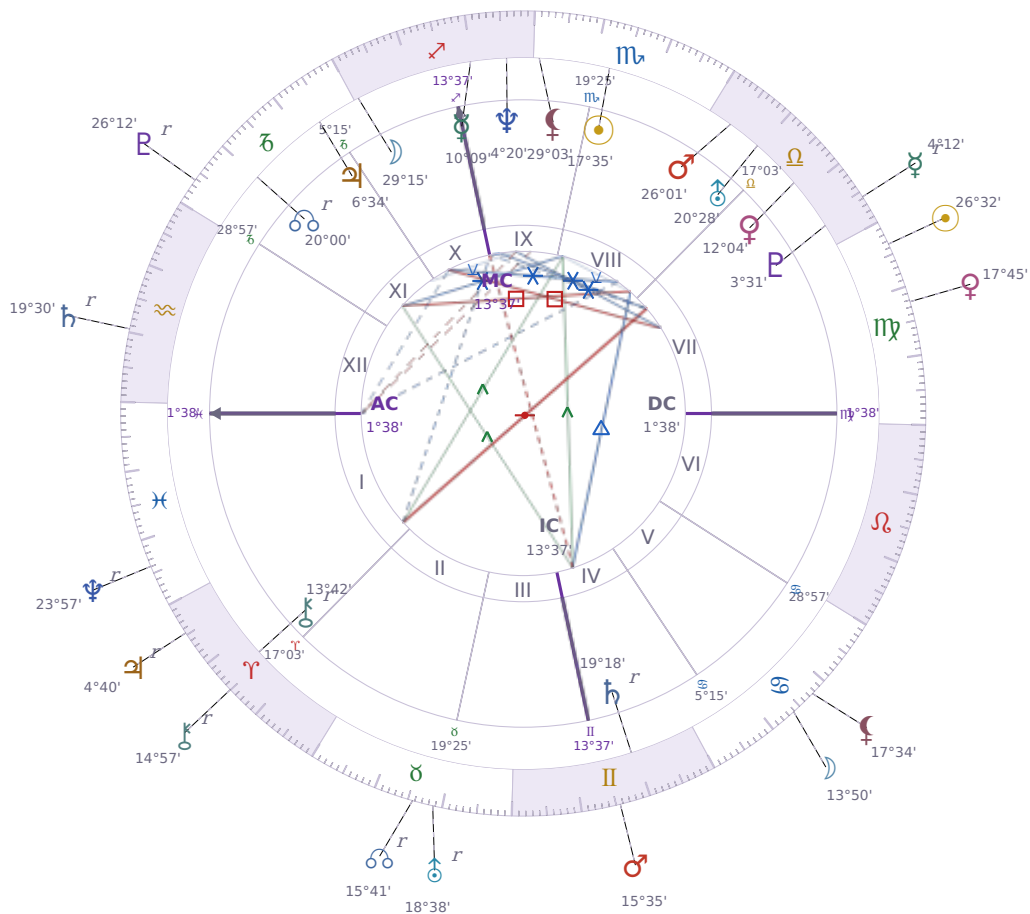

DAILY PERSONAL HOROSCOPE

Eric William Dane

American actor (1972–2026)

♏ Scorpio November 9, 1972 13:42 San Francisco

Monday, 19 September 2022

TRANSITS FOR TODAY

☉ Sun	in ♏ Scorpio	26°32'05"
☾ Moon	in ♋ Cancer	13°50'13"
☿ Mercury	in ♎ Libra Rx	4°12'44"
♀ Venus	in ♏ Scorpio	17°45'55"
♂ Mars	in ♊ Gemini	15°35'30"
♃ Jupiter	in ♈ Aries Rx	4°40'07"
♄ Saturn	in ♒ Aquarius Rx	19°30'05"

♅ Uranus	in ♉ Taurus Rx	18°38'50"
♆ Neptune	in ♋ Pisces Rx	23°57'26"
♇ Pluto	in ♏ Capricorn Rx	26°12'17"
♁ Chiron	in ♈ Aries Rx	14°57'00"
♁ NNode	in ♉ Taurus Rx	15°41'02"
♁ Lilith	in ♋ Cancer	17°34'06"