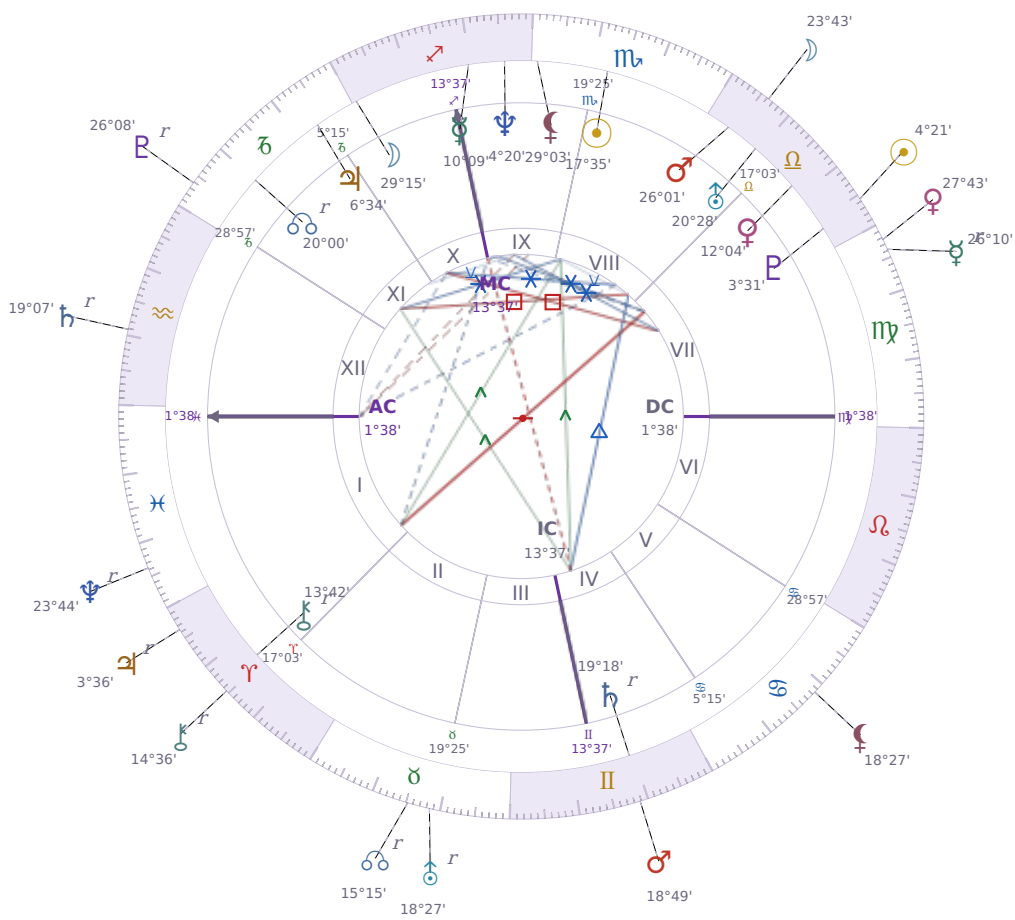

DAILY PERSONAL HOROSCOPE

Eric William Dane

American actor (1972-2026)

♏ Scorpio November 9, 1972 13:42 San Francisco

Tuesday, 27 September 2022

TRANSITS FOR TODAY

☉ Sun	in ♎ Libra	4°22'00"
☾ Moon	in ♎ Libra	23°43'33"
☿ Mercury	in ♍ Virgo Rx	26°10'35"
♀ Venus	in ♍ Virgo	27°43'26"
♂ Mars	in ♊ Gemini	18°49'30"
♃ Jupiter	in ♈ Aries Rx	3°36'08"
♄ Saturn	in ♒ Aquarius Rx	19°07'47"

♅ Uranus	in ♉ Taurus Rx	18°27'34"
♆ Neptune	in ♋ Pisces Rx	23°44'17"
♇ Pluto	in ♏ Capricorn Rx	26°08'48"
♁ Chiron	in ♈ Aries Rx	14°36'08"
♁ NNode	in ♉ Taurus Rx	15°15'36"
♁ Lilith	in ♋ Cancer	18°27'45"