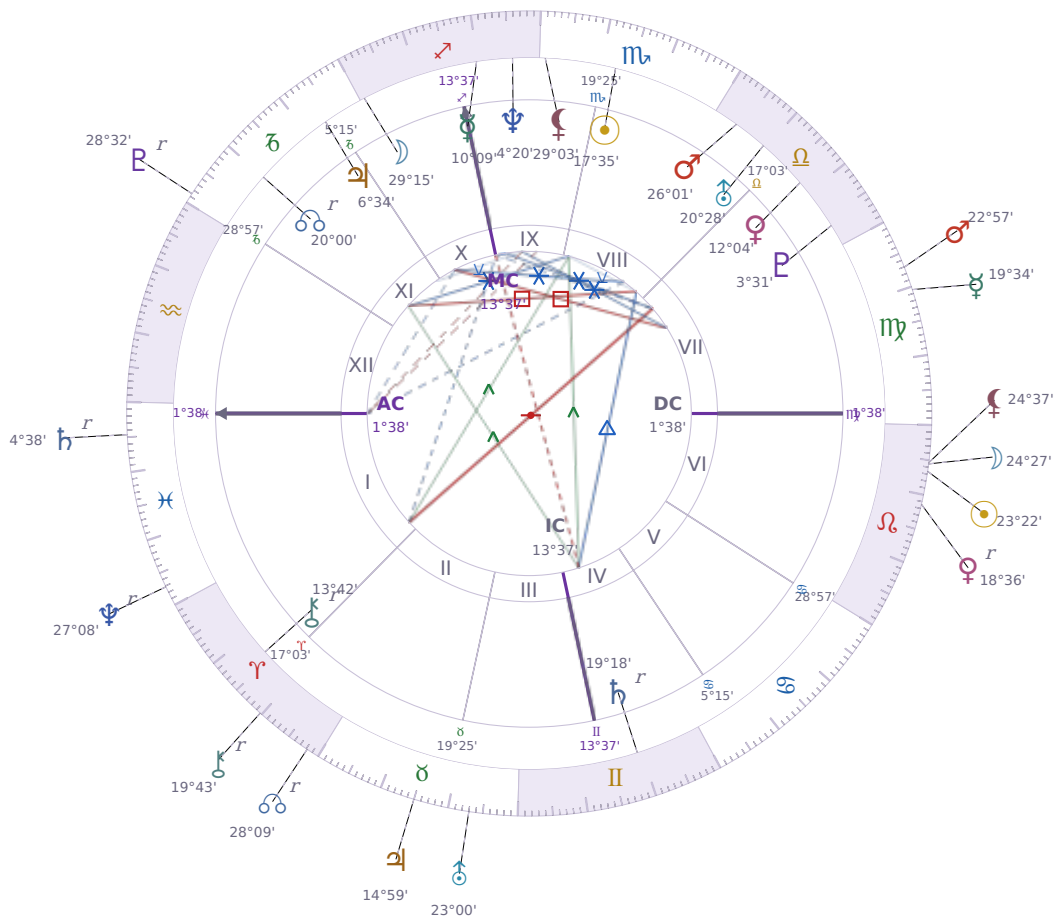

DAILY PERSONAL HOROSCOPE

**Eric William Dane**

American actor (1972-2026)

♏ Scorpio November 9, 1972 13:42 San Francisco

**Wednesday, 16 August 2023**

TRANSITS FOR TODAY

☉ Sun	in ♌ Leo	23°22'57"
☾ Moon	in ♌ Leo	24°27'14"
☿ Mercury	in ♍ Virgo	19°34'03"
♀ Venus	in ♌ Leo Rx	18°36'12"
♂ Mars	in ♍ Virgo	22°57'36"
♃ Jupiter	in ♉ Taurus	14°59'13"
♄ Saturn	in ♓ Pisces Rx	4°38'55"

♅ Uranus	in ♉ Taurus	23°00'33"
♆ Neptune	in ♋ Pisces Rx	27°08'32"
♇ Pluto	in ♏ Capricorn Rx	28°32'47"
♁ Chiron	in ♈ Aries Rx	19°43'06"
♊ NNode	in ♈ Aries Rx	28°09'28"
♁ Lilith	in ♌ Leo	24°37'58"