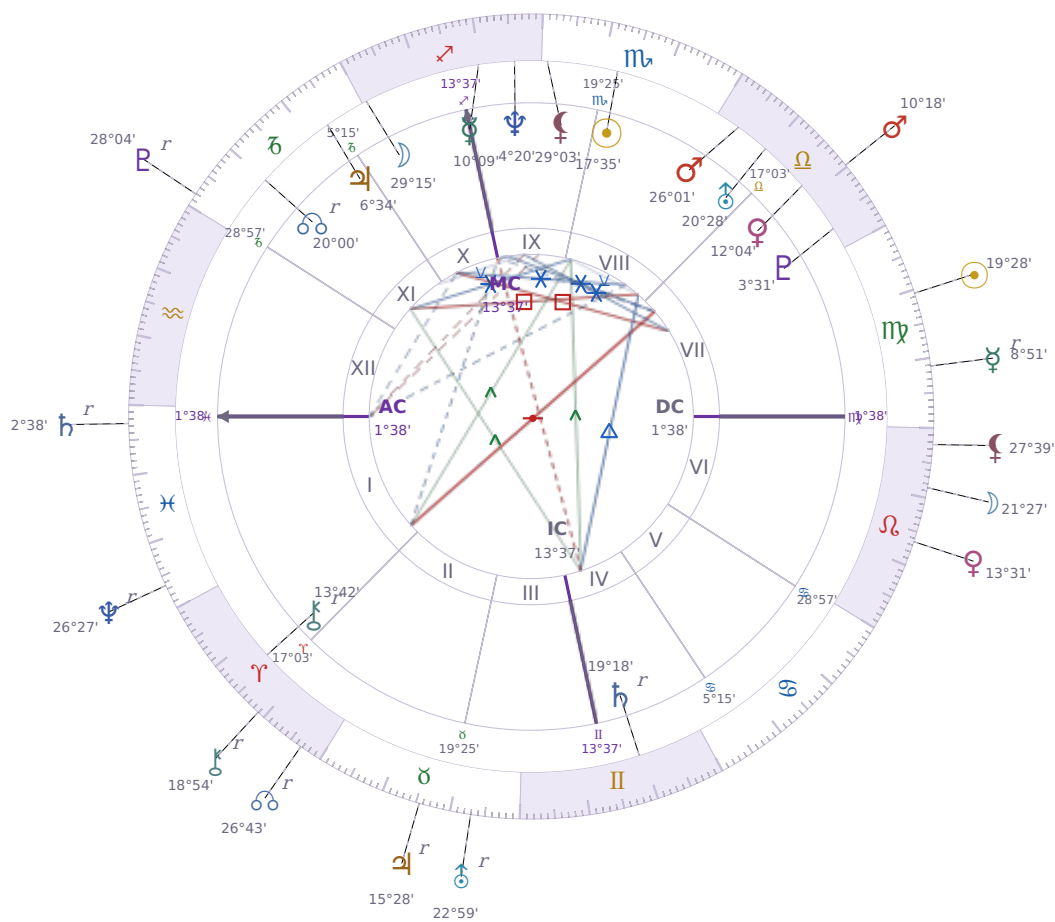

DAILY PERSONAL HOROSCOPE

Eric William Dane

American actor (1972-2026)

♏ Scorpio November 9, 1972 13:42 San Francisco

Tuesday, 12 September 2023

TRANSITS FOR TODAY

☉ Sun	in ♍ Virgo	19°28'35"
☾ Moon	in ♌ Leo	21°27'38"
☿ Mercury	in ♍ Virgo Rx	8°51'01"
♀ Venus	in ♌ Leo	13°31'46"
♂ Mars	in ♎ Libra	10°18'20"
♃ Jupiter	in ♉ Taurus Rx	15°28'37"
♄ Saturn	in ♉ Taurus Rx	2°38'21"

♅ Uranus	in ♉ Taurus Rx	22°59'22"
♆ Neptune	in ♓ Pisces Rx	26°27'50"
♇ Pluto	in ♑ Capricorn Rx	28°04'45"
♁ Chiron	in ♈ Aries Rx	18°54'54"
♁ NNode	in ♈ Aries Rx	26°43'40"
♁ Lilith	in ♌ Leo	27°39'01"

NATAL PLANETS