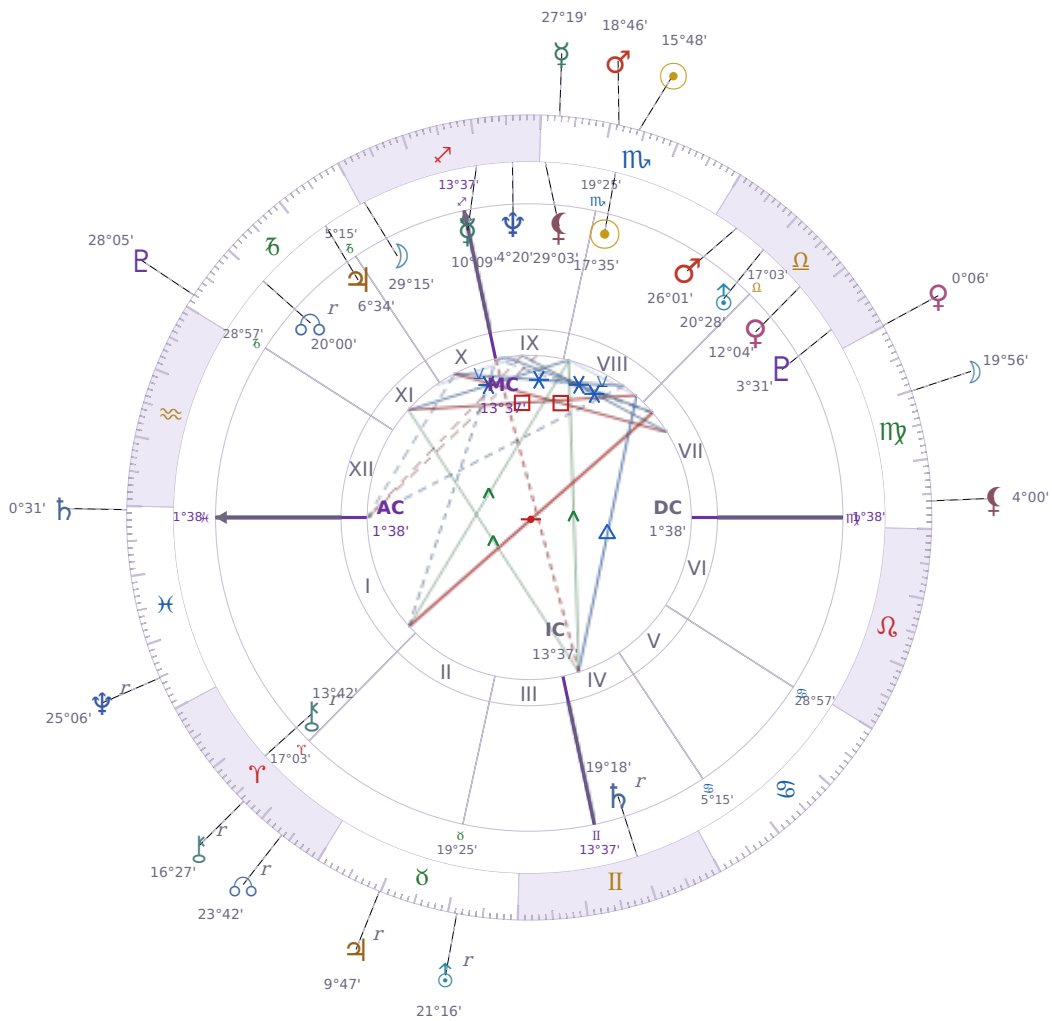

DAILY PERSONAL HOROSCOPE

Eric William Dane

American actor (1972–2026)

♏ Scorpio November 9, 1972 13:42 San Francisco

Wednesday, 8 November 2023

TRANSITS FOR TODAY

☉ Sun	in ♏ Scorpio	15°48'42"
☾ Moon	in ♍ Virgo	19°56'53"
☿ Mercury	in ♏ Scorpio	27°19'00"
♀ Venus	in ♎ Libra	0°06'47"
♂ Mars	in ♏ Scorpio	18°46'19"
♃ Jupiter	in ♉ Taurus Rx	9°47'30"
♄ Saturn	in ♋ Pisces	0°31'44"

♅ Uranus	in ♉ Taurus Rx	21°16'46"
♆ Neptune	in ♓ Pisces Rx	25°06'18"
♇ Pluto	in ♑ Capricorn	28°05'18"
♁ Chiron	in ♈ Aries Rx	16°27'51"
♊ NNode	in ♈ Aries Rx	23°42'33"
♁ Lilith	in ♍ Virgo	4°00'43"

NATAL PLANETS