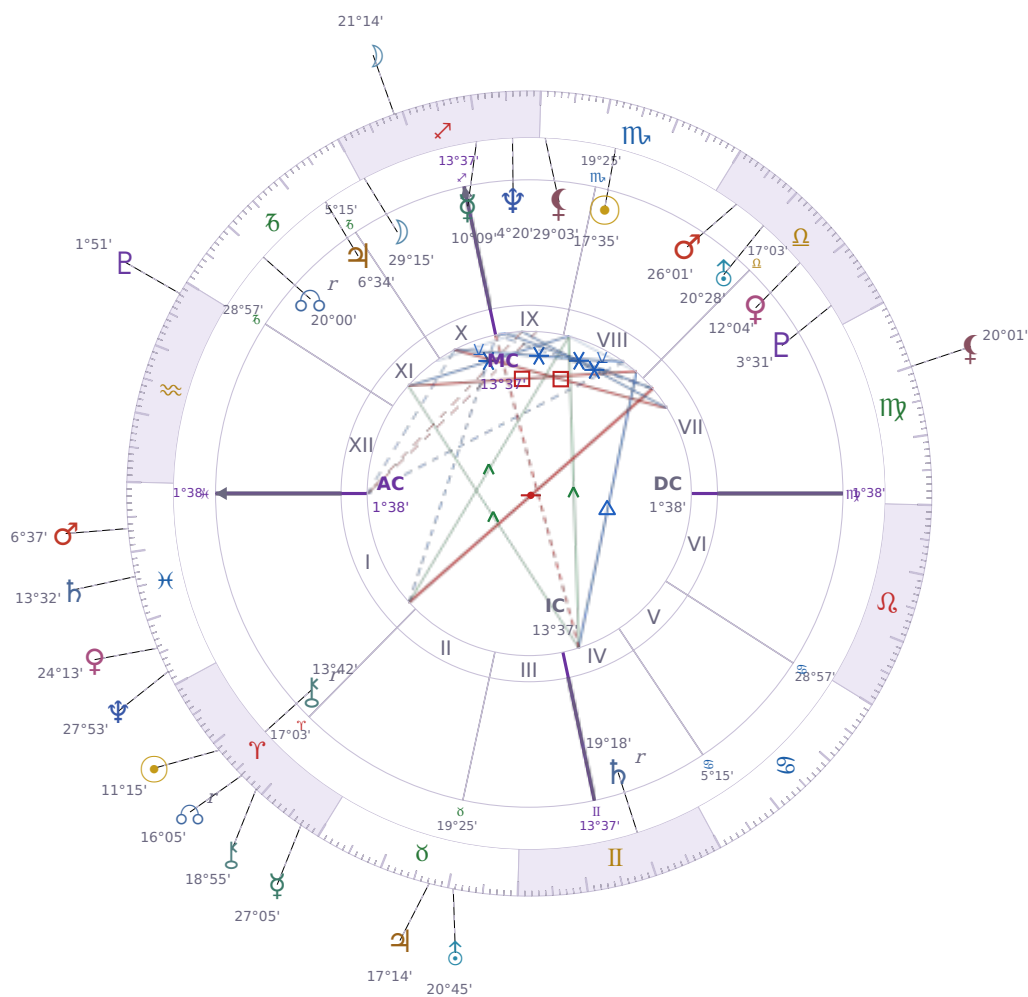

DAILY PERSONAL HOROSCOPE

Eric William Dane

American actor (1972-2026)

♏ Scorpio November 9, 1972 13:42 San Francisco

Sunday, 31 March 2024

TRANSITS FOR TODAY

☉ Sun	in ♈ Aries	11°15'32"
☾ Moon	in ♐ Sagittarius	21°14'55"
☿ Mercury	in ♈ Aries	27°05'48"
♀ Venus	in ♋ Pisces	24°13'55"
♂ Mars	in ♋ Pisces	6°37'18"
♃ Jupiter	in ♉ Taurus	17°14'47"
♄ Saturn	in ♋ Pisces	13°32'34"

♅ Uranus	in ♉ Taurus	20°45'43"
♆ Neptune	in ♋ Pisces	27°53'16"
♇ Pluto	in ♒ Aquarius	1°51'31"
♁ Chiron	in ♈ Aries	18°55'04"
♁ NNode	in ♈ Aries Rx	16°05'05"
♁ Lilith	in ♍ Virgo	20°01'56"

NATAL PLANETS

☉ Sun	in ♏ Scorpio	17°35'52"	VIII
☾ Moon	in ♐ Sagittarius	29°15'47"	X
☿ Mercury	in ♐ Sagittarius	10°09'58"	IX
♀ Venus	in ♎ Libra	12°04'48"	VII
♂ Mars	in ♎ Libra	26°01'24"	VIII
♃ Jupiter	in ♏ Capricorn	6°34'14"	XI
♄ Saturn	in ♊ Gemini	19°18'56"	IV Rx
♅ Uranus	in ♎ Libra	20°28'57"	VIII
♆ Neptune	in ♐ Sagittarius	4°20'25"	IX
♇ Pluto	in ♎ Libra	3°31'17"	VII
♁ Chiron	in ♈ Aries	13°42'19"	I Rx
♁ North Node	in ♏ Capricorn	20°00'39"	XI Rx
♁ Lilith	in ♏ Scorpio	29°03'37"	IX

♇ Pluto * Sextile ♆ natal Neptune ★

While this lasts, you find it easier to **see through confusion and spot what's actually real** in situations that usually feel murky to you. Your intuition sharpens without becoming unreliable, so you can trust your gut feelings more than usual. This is a good time to make decisions about things you've been uncertain about, because you're cutting through the fog naturally.