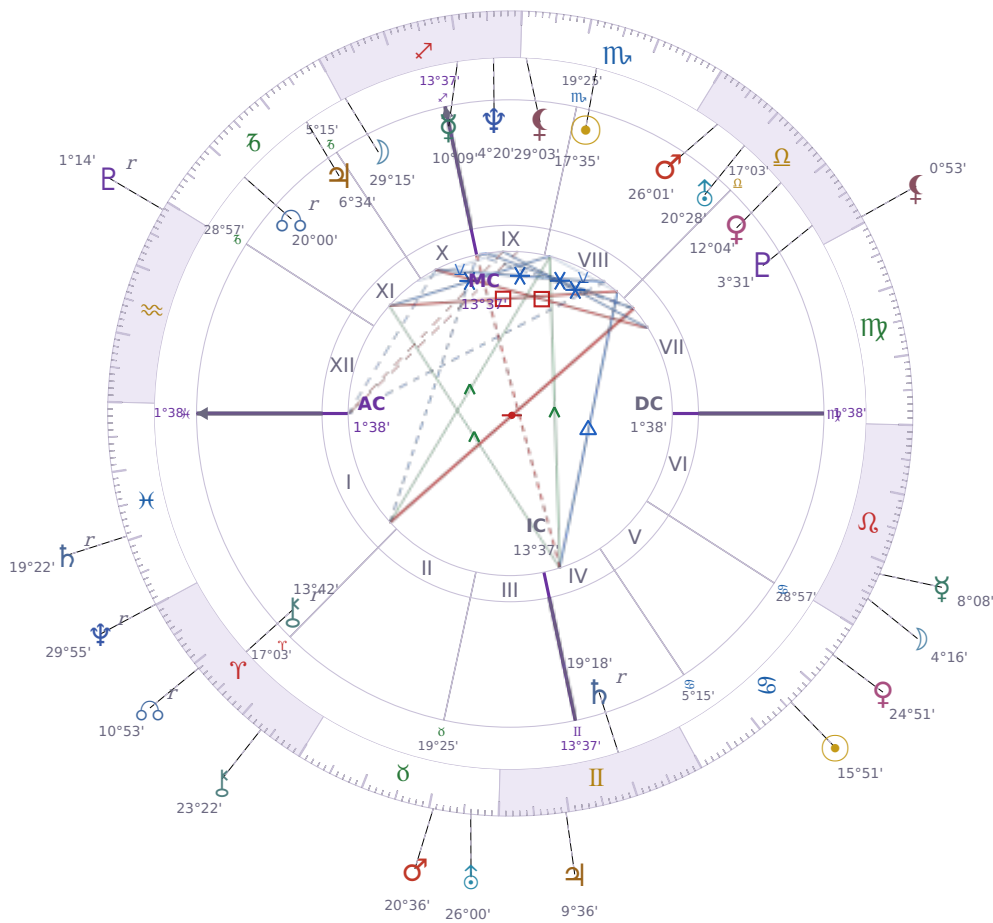

DAILY PERSONAL HOROSCOPE

Eric William Dane

American actor (1972–2026)

♏ Scorpio November 9, 1972 13:42 San Francisco

Sunday, 7 July 2024

TRANSITS FOR TODAY

| | | |
|-----------|----------------|-----------|
| ☉ Sun | in ♋ Cancer | 15°51'40" |
| ☾ Moon | in ♌ Leo | 4°16'38" |
| ☿ Mercury | in ♌ Leo | 8°08'56" |
| ♀ Venus | in ♋ Cancer | 24°51'48" |
| ♂ Mars | in ♉ Taurus | 20°36'53" |
| ♃ Jupiter | in ♊ Gemini | 9°36'21" |
| ♄ Saturn | in ♋ Pisces Rx | 19°22'44" |

| | | |
|-----------|------------------|-----------|
| ♅ Uranus | in ♉ Taurus | 26°00'16" |
| ♆ Neptune | in ♓ Pisces Rx | 29°55'30" |
| ♇ Pluto | in ♒ Aquarius Rx | 1°14'14" |
| ♁ Chiron | in ♈ Aries | 23°22'33" |
| ♊ NNode | in ♈ Aries Rx | 10°53'46" |
| ♁ Lilith | in ♎ Libra | 0°53'56" |