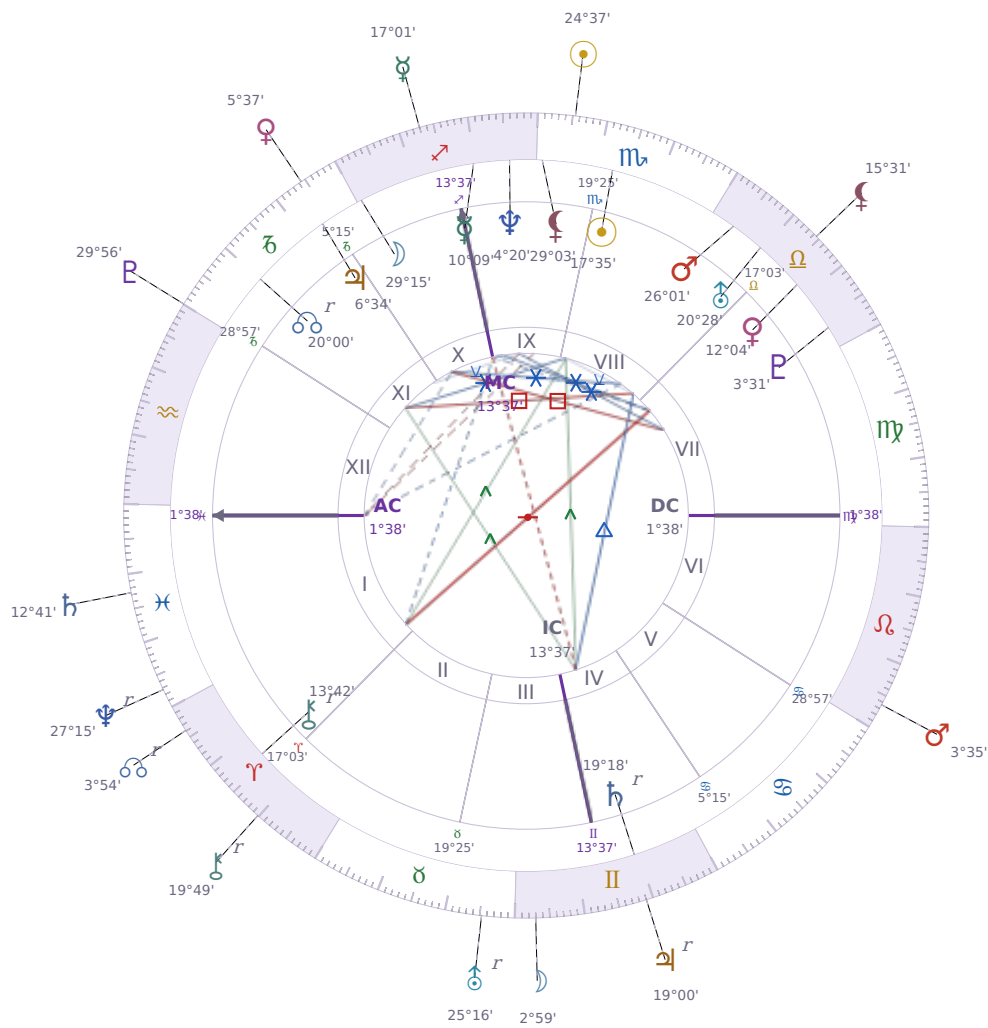

DAILY PERSONAL HOROSCOPE

Eric William Dane

American actor (1972–2026)

♏ Scorpio November 9, 1972 13:42 San Francisco

Saturday, 16 November 2024

TRANSITS FOR TODAY

☉ Sun	in ♏ Scorpio	24°37'20"
☾ Moon	in ♊ Gemini	2°59'32"
☿ Mercury	in ♐ Sagittarius	17°01'33"
♀ Venus	in ♑ Capricorn	5°37'58"
♂ Mars	in ♌ Leo	3°35'42"
♃ Jupiter	in ♊ Gemini Rx	19°00'32"
♄ Saturn	in ♋ Pisces	12°41'36"

♅ Uranus	in ♉ Taurus Rx	25°16'01"
♆ Neptune	in ♓ Pisces Rx	27°15'38"
♇ Pluto	in ♑ Capricorn	29°56'30"
♁ Chiron	in ♈ Aries Rx	19°49'35"
♊ NNode	in ♈ Aries Rx	3°54'22"
♁ Lilith	in ♎ Libra	15°31'07"

NATAL PLANETS

KEY DATE

♄ Saturn stations Direct

Saturn turning direct means **stuck decisions and delayed projects** can finally move again after months of standing still. What felt unclear or blocked in your work, finances, or long-term plans becomes **clearer and actionable** as *Saturn* pushes forward. The pattern most people notice is **real progress on what matters** — whether that's getting a commitment from someone, finishing something you started, or seeing results from hard work you put in during the retrograde.