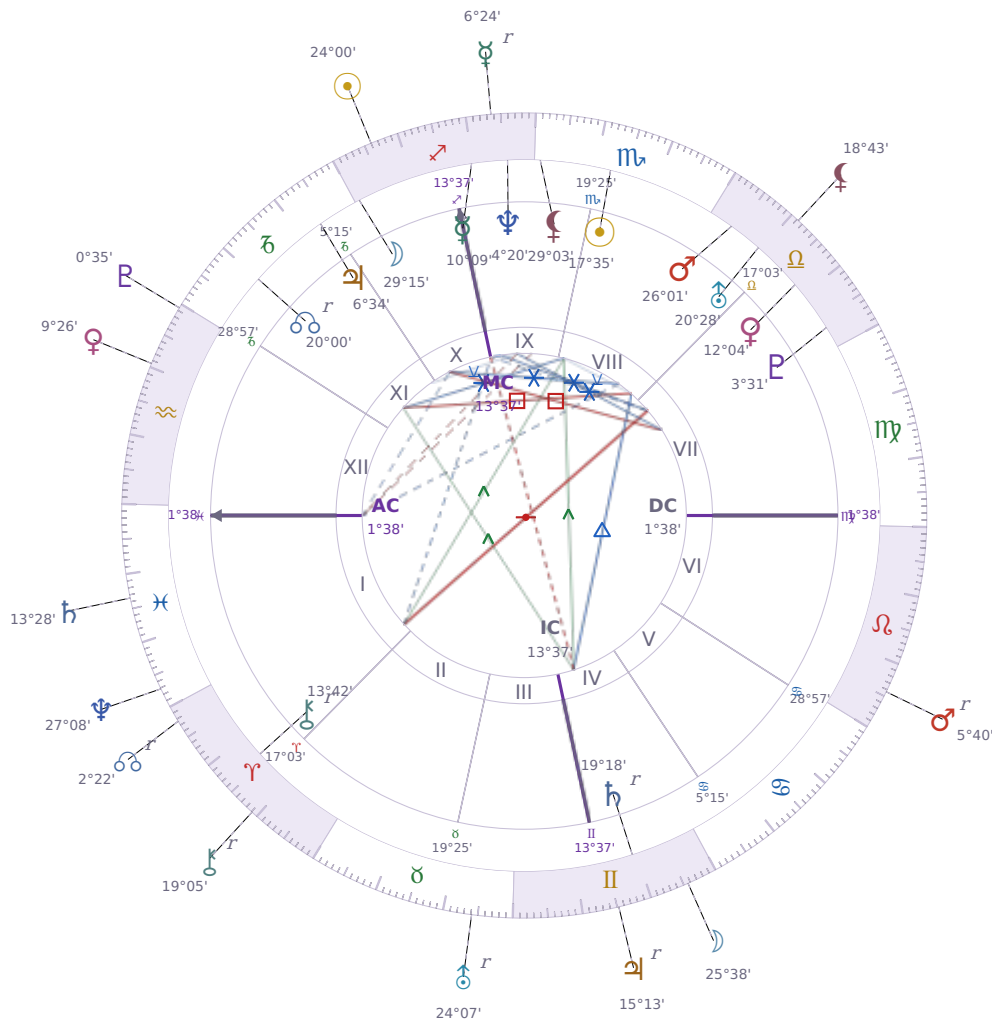

DAILY PERSONAL HOROSCOPE

Eric William Dane

American actor (1972-2026)

♏ Scorpio November 9, 1972 13:42 San Francisco

Sunday, 15 December 2024

TRANSITS FOR TODAY

☉ Sun	in ♐ Sagittarius	24°00'25"
☾ Moon	in ♊ Gemini	25°38'51"
☿ Mercury	in ♐ Sagittarius Rx	6°24'28"
♀ Venus	in ♒ Aquarius	9°26'44"
♂ Mars	in ♌ Leo Rx	5°40'36"
♃ Jupiter	in ♊ Gemini Rx	15°13'31"
♄ Saturn	in ♋ Pisces	13°28'20"

♅ Uranus	in ♉ Taurus Rx	24°07'35"
♆ Neptune	in ♓ Pisces	27°08'51"
♇ Pluto	in ♒ Aquarius	0°35'09"
♁ Chiron	in ♈ Aries Rx	19°05'50"
♊ NNode	in ♈ Aries Rx	2°22'15"
♁ Lilith	in ♎ Libra	18°43'58"

NATAL PLANETS