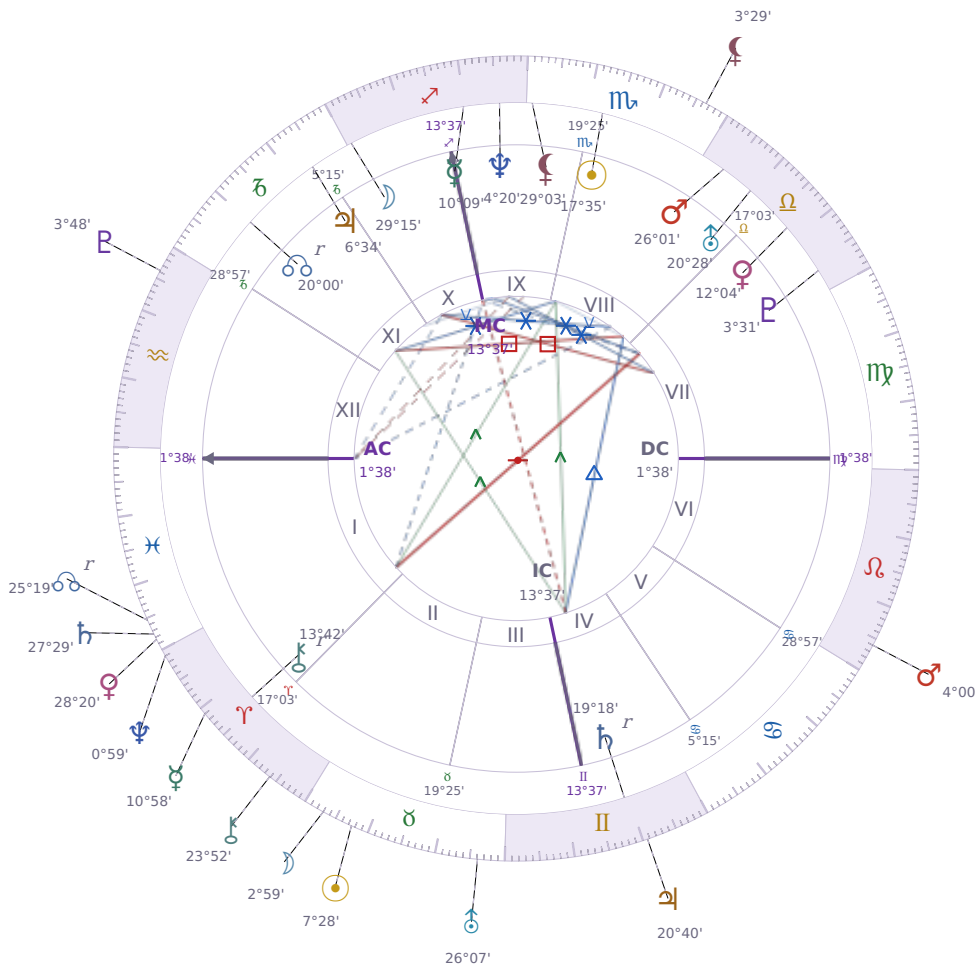

DAILY PERSONAL HOROSCOPE

Eric William Dane

American actor (1972–2026)

♏ Scorpio November 9, 1972 13:42 San Francisco

Sunday, 27 April 2025

TRANSITS FOR TODAY

☉ Sun	in ♉ Taurus	7°28'35"
☾ Moon	in ♉ Taurus	2°59'55"
☿ Mercury	in ♈ Aries	10°58'29"
♀ Venus	in ♓ Pisces	28°20'11"
♂ Mars	in ♌ Leo	4°00'28"
♃ Jupiter	in ♊ Gemini	20°40'30"
♄ Saturn	in ♓ Pisces	27°29'18"

♅ Uranus	in	♉ Taurus	26°07'14"
♆ Neptune	in	♈ Aries	0°59'09"
♇ Pluto	in	♈ Aquarius	3°48'23"
♁ Chiron	in	♈ Aries	23°52'08"
♁ NNode	in	♋ Pisces Rx	25°19'42"
♁ Lilith	in	♏ Scorpio	3°30'00"

NATAL PLANETS

☉ Sun	in	♏ Scorpio	17°35'52"	VIII
☾ Moon	in	♐ Sagittarius	29°15'47"	X
☿ Mercury	in	♐ Sagittarius	10°09'58"	IX
♀ Venus	in	♎ Libra	12°04'48"	VII
♂ Mars	in	♎ Libra	26°01'24"	VIII
♃ Jupiter	in	♑ Capricorn	6°34'14"	XI
♄ Saturn	in	♊ Gemini	19°18'56"	IV Rx
♅ Uranus	in	♎ Libra	20°28'57"	VIII
♆ Neptune	in	♐ Sagittarius	4°20'25"	IX
♇ Pluto	in	♎ Libra	3°31'17"	VII
♁ Chiron	in	♈ Aries	13°42'19"	I Rx
♁ North Node	in	♑ Capricorn	20°00'39"	XI Rx
♁ Lilith	in	♏ Scorpio	29°03'37"	IX

KEY TRANSIT FACTORS

♇ Pluto * Sextile ♆ natal Neptune *

While this lasts, you find it easier to **see through confusion and spot what's actually real** in situations that usually feel murky to you. Your intuition sharpens without becoming unreliable, so you can trust your gut feelings more than usual. This is a good time to make decisions about things you've been uncertain about, because you're cutting through the fog naturally.

★ = natal resonance — this transit echoes your birth chart, amplifying its influence

LUNAR DAY

Moon in ♉ Taurus · Day 30 / 30 · Waning Crescent

The pace slows considerably during this transit as comfort and familiar surroundings take priority over efficiency. Resistance to change hardens, and any disruption to routine tends to provoke stubborn pushback.