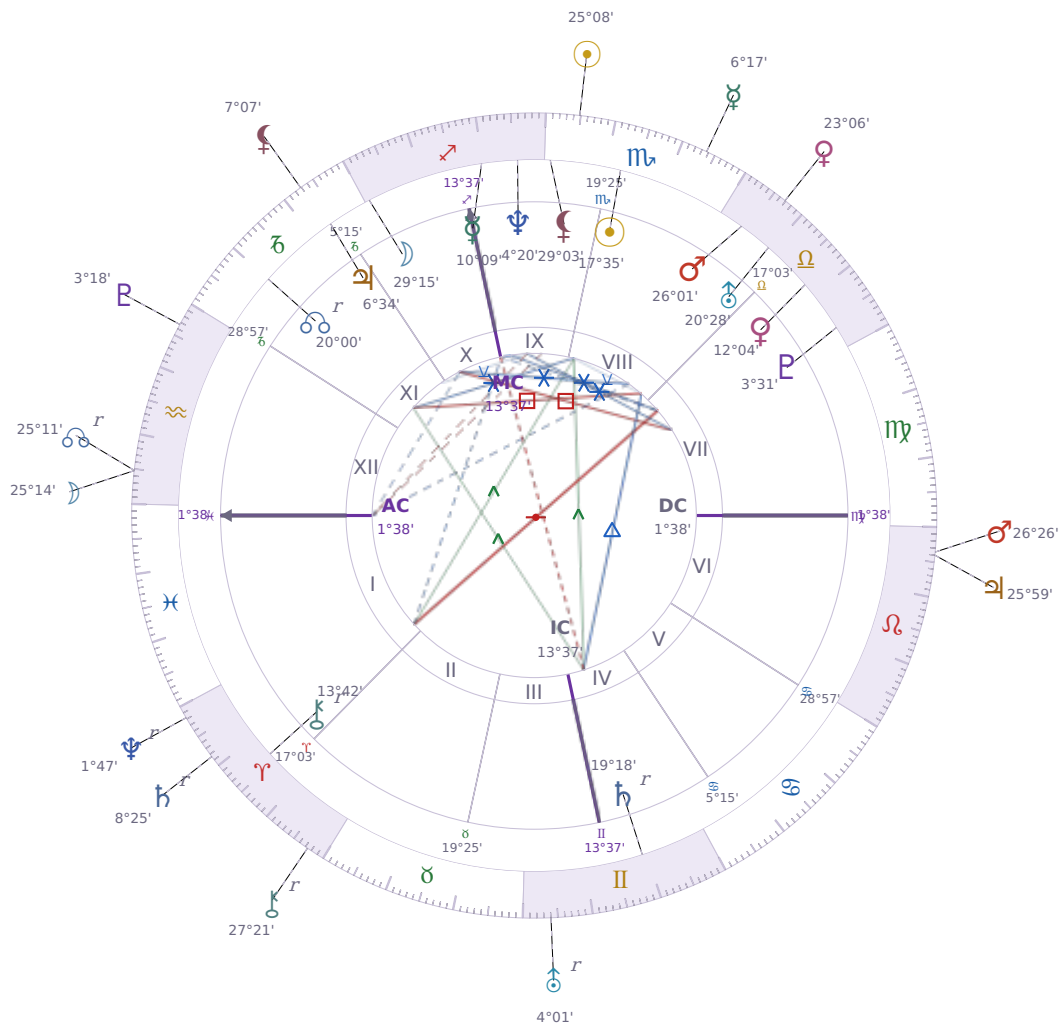

DAILY PERSONAL HOROSCOPE

Eric William Dane

American actor (1972-2026)

♏ Scorpio November 9, 1972 13:42 San Francisco

Tuesday, 17 November 2026

TRANSITS FOR TODAY

| | | |
|-----------|---------------|-----------|
| ☉ Sun | in ♏ Scorpio | 25°08'58" |
| ☾ Moon | in ♒ Aquarius | 25°14'39" |
| ☿ Mercury | in ♏ Scorpio | 6°17'35" |
| ♀ Venus | in ♎ Libra | 23°06'10" |
| ♂ Mars | in ♌ Leo | 26°26'07" |
| ♃ Jupiter | in ♌ Leo | 25°59'19" |
| ♄ Saturn | in ♈ Aries Rx | 8°25'15" |

| | | | |
|-----------|----|---------------|-----------|
| ♅ Uranus | in | ♊ Gemini Rx | 4°01'42" |
| ♆ Neptune | in | ♈ Aries Rx | 1°47'38" |
| ♇ Pluto | in | ♒ Aquarius | 3°18'58" |
| ♁ Chiron | in | ♈ Aries Rx | 27°21'35" |
| ♁ NNode | in | ♒ Aquarius Rx | 25°12'00" |
| ♁ Lilith | in | ♑ Capricorn | 7°07'06" |

KEY TRANSIT FACTORS

♇ Pluto * Sextile ♆ natal Neptune ★

While this lasts, you find it easier to **see through confusion and spot what's actually real** in situations that usually feel murky to you. Your intuition sharpens without becoming unreliable, so you can trust your gut feelings more than usual. This is a good time to make decisions about things you've been uncertain about, because you're cutting through the fog naturally.