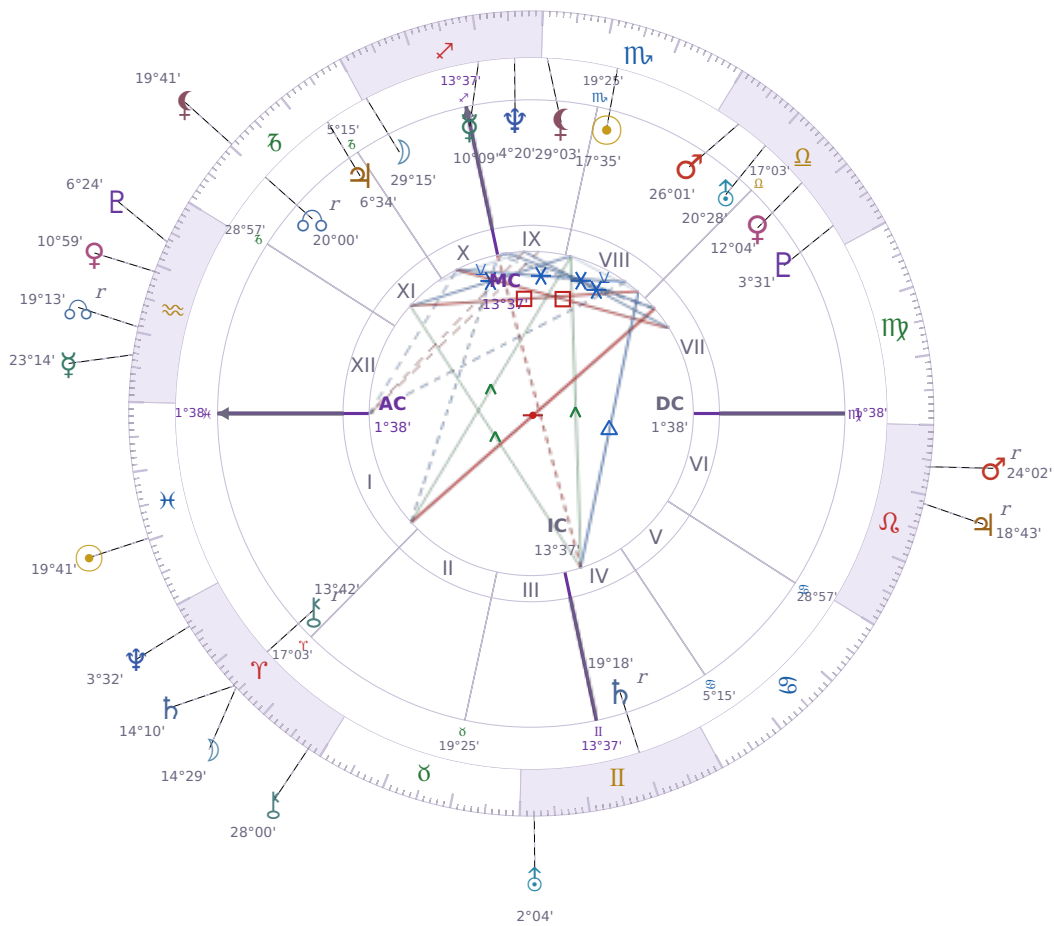

DAILY PERSONAL HOROSCOPE

Eric William Dane

American actor (1972–2026)

♏ Scorpio November 9, 1972 13:42 San Francisco

Wednesday, 10 March 2027

TRANSITS FOR TODAY

☉ Sun	in ♋ Pisces	19°41'07"
☾ Moon	in ♈ Aries	14°29'32"
☿ Mercury	in ♒ Aquarius	23°14'44"
♀ Venus	in ♒ Aquarius	10°59'26"
♂ Mars	in ♌ Leo Rx	24°02'08"
♃ Jupiter	in ♌ Leo Rx	18°43'15"
♄ Saturn	in ♈ Aries	14°10'33"

♅ Uranus	in ♊ Gemini	2°04'33"
♆ Neptune	in ♈ Aries	3°32'25"
♇ Pluto	in ♒ Aquarius	6°24'19"
♁ Chiron	in ♈ Aries	28°00'17"
♁ NNode	in ♒ Aquarius Rx	19°13'01"
♁ Lilith	in ♐ Capricorn	19°41'31"

NATAL PLANETS