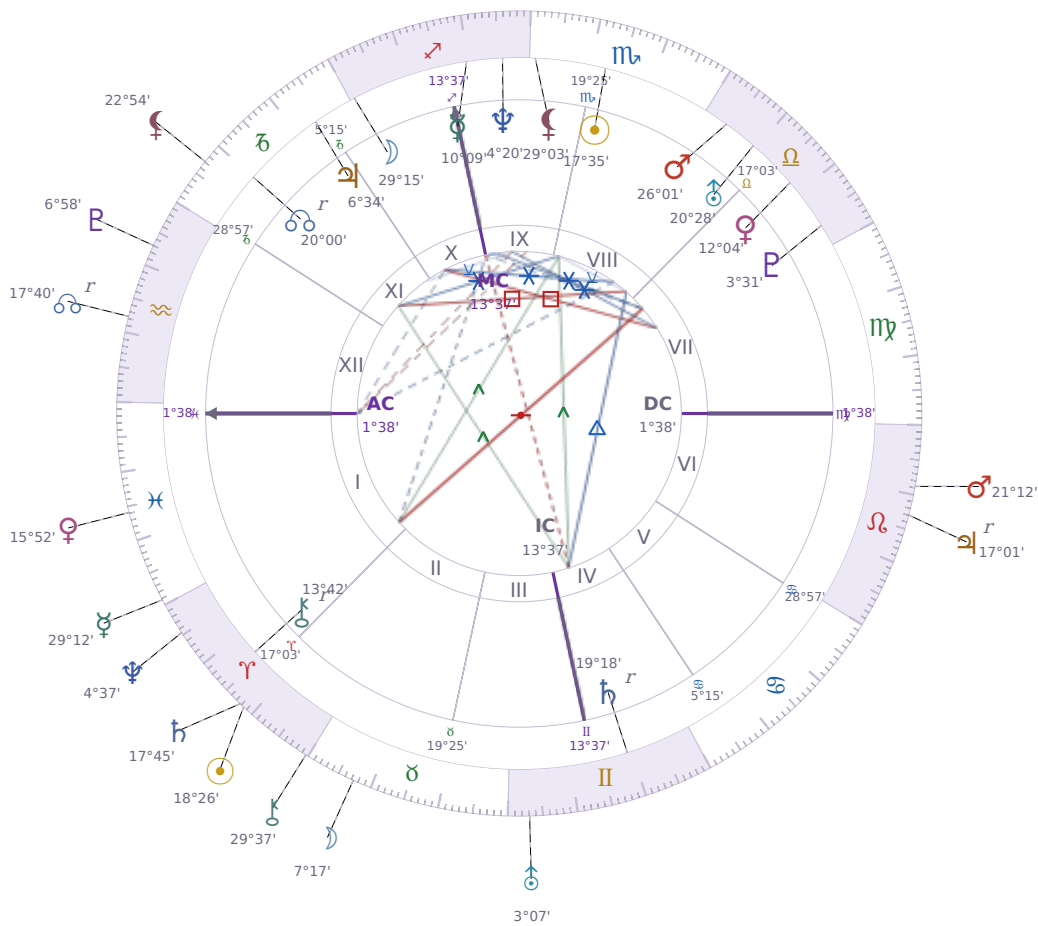

DAILY PERSONAL HOROSCOPE

Eric William Dane

American actor (1972–2026)

♏ Scorpio November 9, 1972 13:42 San Francisco

Thursday, 8 April 2027

TRANSITS FOR TODAY

| | | |
|-----------|-------------|-----------|
| ☉ Sun | in ♈ Aries | 18°26'02" |
| ☾ Moon | in ♉ Taurus | 7°17'30" |
| ☿ Mercury | in ♋ Pisces | 29°12'36" |
| ♀ Venus | in ♋ Pisces | 15°52'46" |
| ♂ Mars | in ♌ Leo | 21°12'42" |
| ♃ Jupiter | in ♌ Leo Rx | 17°01'44" |
| ♄ Saturn | in ♈ Aries | 17°45'57" |

| | | |
|-----------|------------------|-----------|
| ♅ Uranus | in ♊ Gemini | 3°07'21" |
| ♆ Neptune | in ♈ Aries | 4°37'52" |
| ♇ Pluto | in ♒ Aquarius | 6°58'14" |
| ♁ Chiron | in ♈ Aries | 29°37'47" |
| ♁ NNode | in ♒ Aquarius Rx | 17°40'52" |
| ♁ Lilith | in ♐ Capricorn | 22°54'40" |