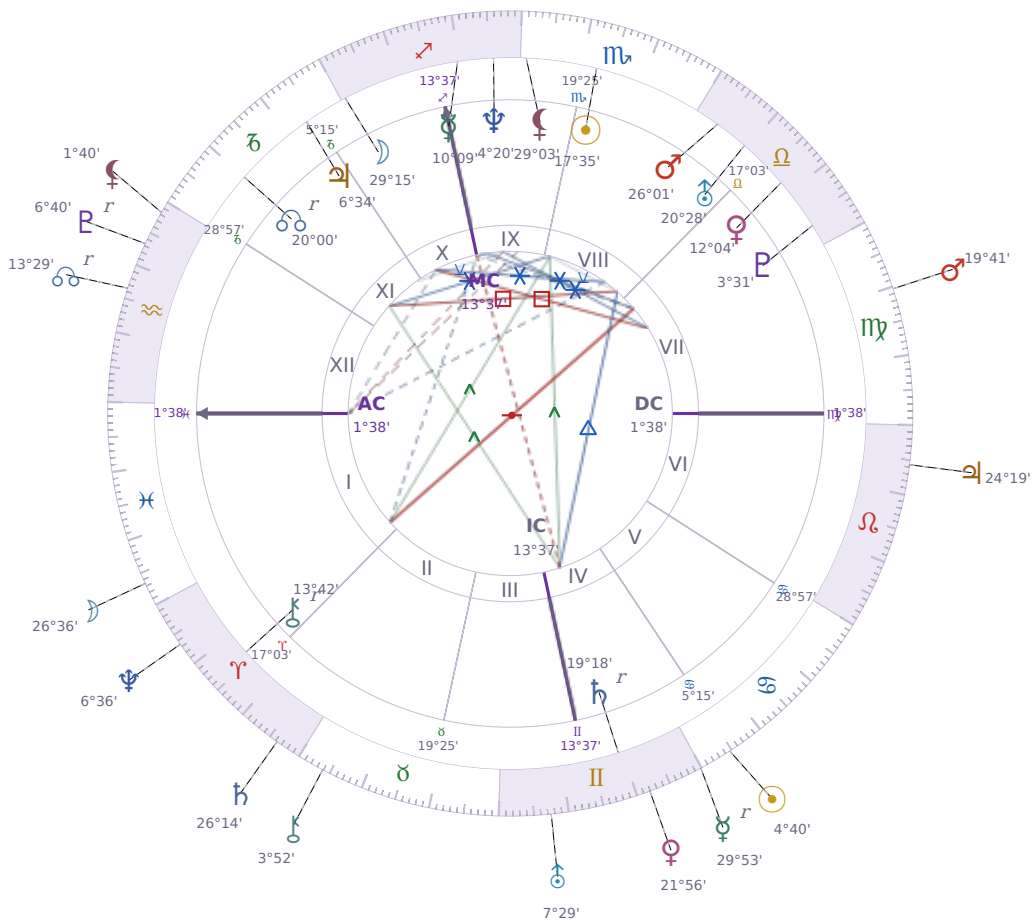

DAILY PERSONAL HOROSCOPE

Eric William Dane

American actor (1972-2026)

♏ Scorpio November 9, 1972 13:42 San Francisco

Saturday, 26 June 2027

TRANSITS FOR TODAY

☉ Sun	in ♋ Cancer	4°40'57"
☾ Moon	in ♓ Pisces	26°36'37"
☿ Mercury	in ♊ Gemini Rx	29°53'54"
♀ Venus	in ♊ Gemini	21°56'36"
♂ Mars	in ♍ Virgo	19°41'15"
♃ Jupiter	in ♌ Leo	24°19'57"
♄ Saturn	in ♈ Aries	26°14'48"

♅ Uranus	in ♊ Gemini	7°29'01"
♆ Neptune	in ♈ Aries	6°36'34"
♇ Pluto	in ♒ Aquarius Rx	6°40'27"
♁ Chiron	in ♉ Taurus	3°52'23"
♁ NNode	in ♒ Aquarius Rx	13°29'54"
♁ Lilith	in ♒ Aquarius	1°40'16"