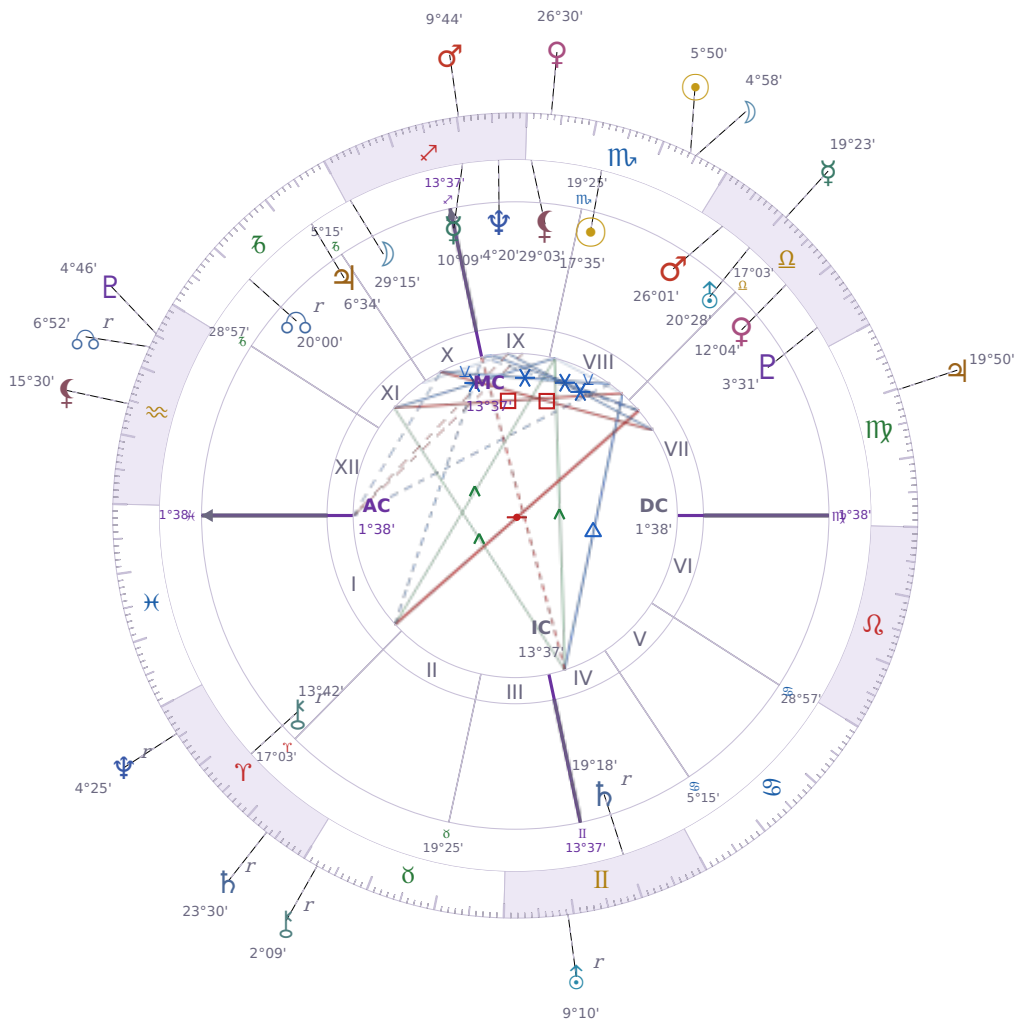

DAILY PERSONAL HOROSCOPE

Eric William Dane

American actor (1972–2026)

♏ Scorpio November 9, 1972 13:42 San Francisco

Friday, 29 October 2027

TRANSITS FOR TODAY

☉ Sun	in ♏ Scorpio	5°50'12"
☾ Moon	in ♏ Scorpio	4°58'40"
☿ Mercury	in ♎ Libra	19°23'19"
♀ Venus	in ♏ Scorpio	26°30'10"
♂ Mars	in ♐ Sagittarius	9°44'38"
♃ Jupiter	in ♍ Virgo	19°50'18"
♄ Saturn	in ♈ Aries Rx	23°30'30"