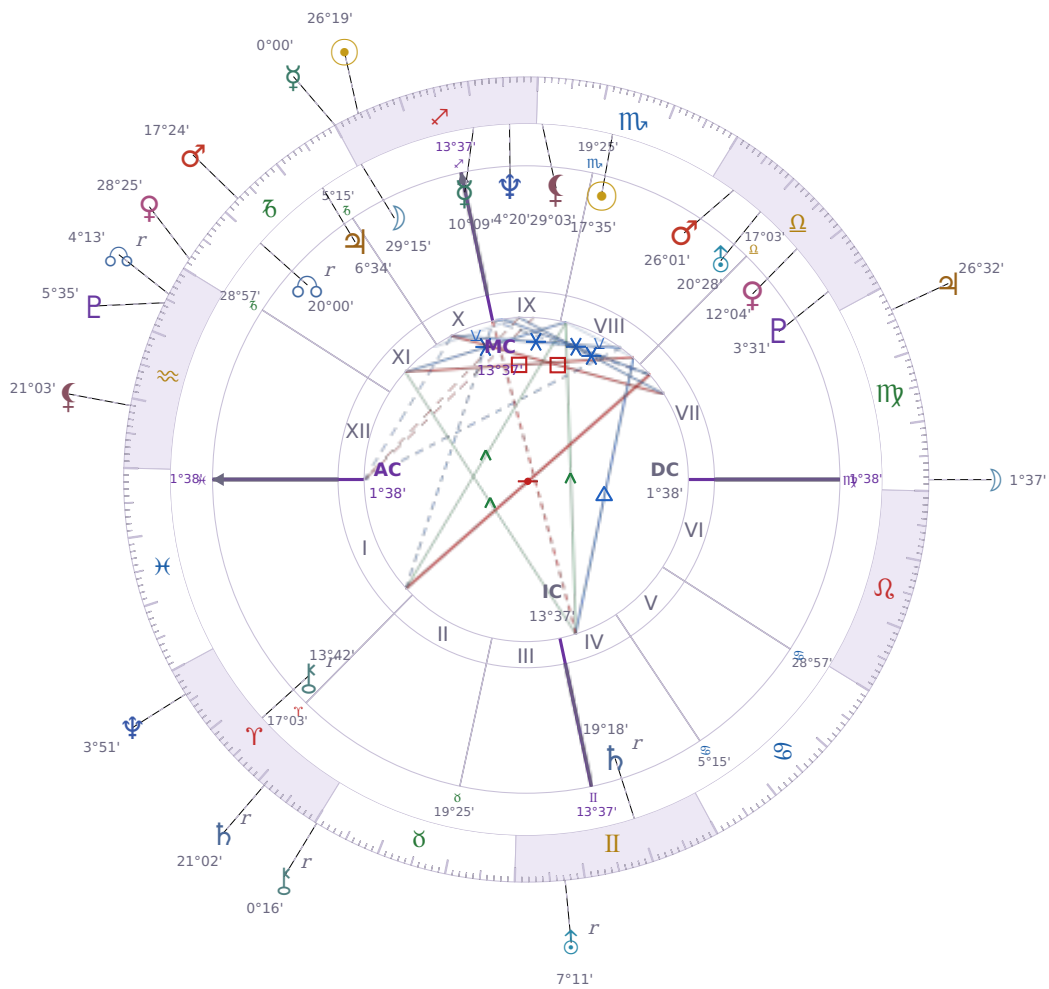

DAILY PERSONAL HOROSCOPE

Eric William Dane

American actor (1972-2026)

♏ Scorpio November 9, 1972 13:42 San Francisco

Saturday, 18 December 2027

TRANSITS FOR TODAY

☉ Sun	in ♐ Sagittarius	26°19'20"
☾ Moon	in ♍ Virgo	1°37'35"
☿ Mercury	in ♑ Capricorn	0°00'08"
♀ Venus	in ♑ Capricorn	28°25'36"
♂ Mars	in ♑ Capricorn	17°24'03"
♃ Jupiter	in ♍ Virgo	26°32'46"
♄ Saturn	in ♈ Aries Rx	21°03'00"

♅ Uranus	in	♊ Gemini Rx	7°11'08"
♆ Neptune	in	♈ Aries	3°51'19"
♇ Pluto	in	♈ Aquarius	5°35'41"
♄ Chiron	in	♉ Taurus Rx	0°16'04"
♁ NNode	in	♈ Aquarius Rx	4°13'54"
♁ Lilith	in	♈ Aquarius	21°03'23"

NATAL PLANETS

KEY DATE

☿ Mercury enters ♑ Capricorn

Mercury entering *Capricorn* shifts how you talk and think toward **practical results** — you'll notice yourself cutting out small talk and focusing on what actually matters at work or in conversations. People around you tend to **respect the directness** more during this time, even if your words feel plainer than usual, because *Capricorn* makes communication **efficient and honest**. At work especially, **planning and problem-solving** feel sharper; *Mercury* here rewards you for thinking several steps ahead instead of reacting on the spot.