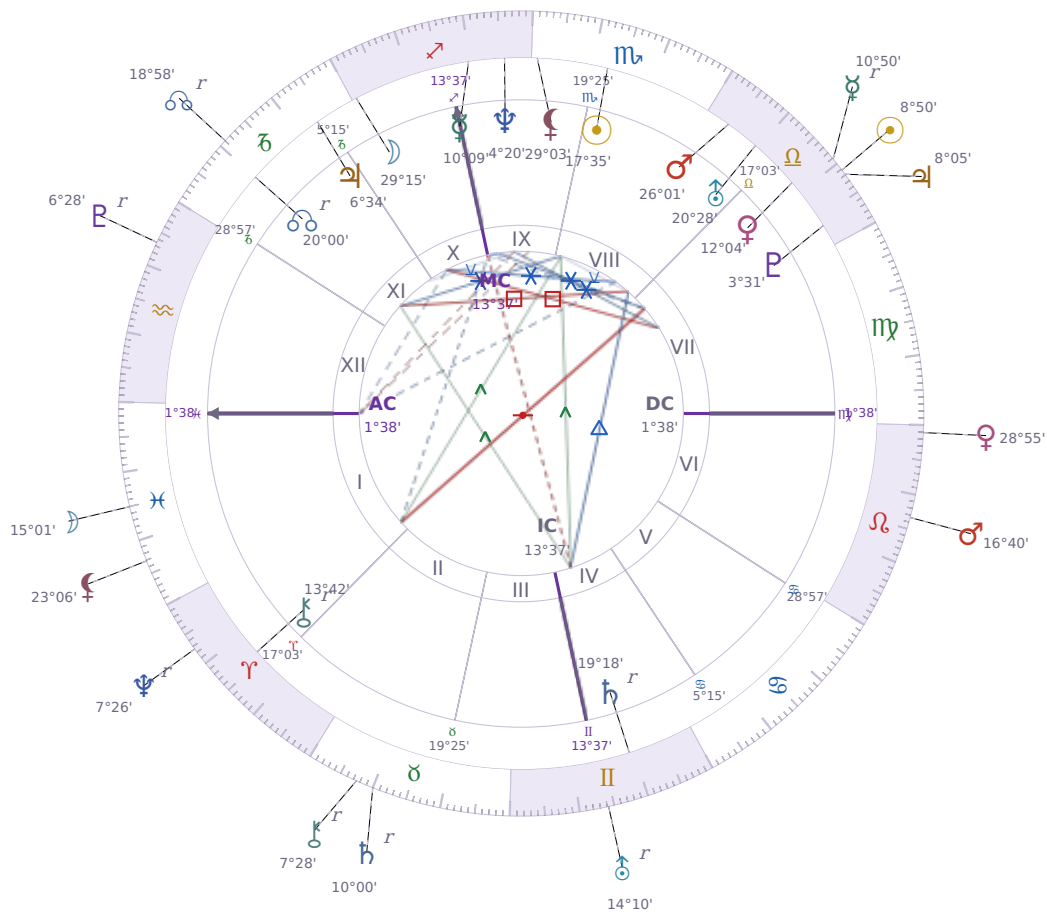

DAILY PERSONAL HOROSCOPE

Eric William Dane

American actor (1972-2026)

♏ Scorpio November 9, 1972 13:42 San Francisco

Sunday, 1 October 2028

TRANSITS FOR TODAY

☉ Sun	in ♎ Libra	8°50'18"
☾ Moon	in ♓ Pisces	15°01'20"
☿ Mercury	in ♎ Libra Rx	10°50'37"
♀ Venus	in ♌ Leo	28°55'24"
♂ Mars	in ♌ Leo	16°40'23"
♃ Jupiter	in ♎ Libra	8°05'56"
♄ Saturn	in ♉ Taurus Rx	10°00'13"

♅ Uranus	in	♊ Gemini Rx	14°10'28"
♆ Neptune	in	♈ Aries Rx	7°26'25"
♇ Pluto	in	♒ Aquarius Rx	6°28'43"
♁ Chiron	in	♉ Taurus Rx	7°28'24"
♁ NNode	in	♑ Capricorn Rx	18°58'54"
♁ Lilith	in	♋ Pisces	23°06'52"