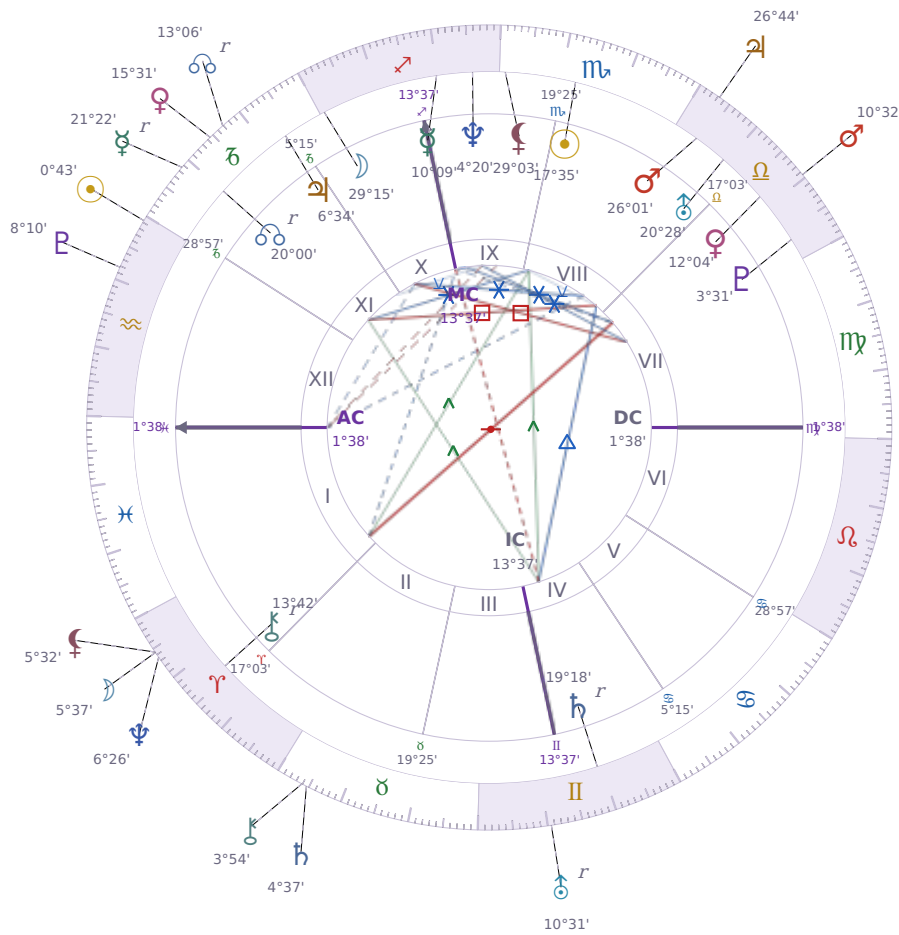

DAILY PERSONAL HOROSCOPE

**Eric William Dane**

American actor (1972-2026)

♏ Scorpio November 9, 1972 13:42 San Francisco

**Saturday, 20 January 2029**

TRANSITS FOR TODAY

☉ Sun	in ♒ Aquarius	0°43'13"
☾ Moon	in ♈ Aries	5°37'13"
☿ Mercury	in ♐ Capricorn Rx	21°22'45"
♀ Venus	in ♐ Capricorn	15°31'44"
♂ Mars	in ♎ Libra	10°32'54"
♃ Jupiter	in ♎ Libra	26°44'06"
♄ Saturn	in ♉ Taurus	4°37'36"

♅ Uranus	in ♊ Gemini	Rx	10°31'08"
♆ Neptune	in ♈ Aries		6°26'05"
♇ Pluto	in ♒ Aquarius		8°10'31"
♁ Chiron	in ♉ Taurus		3°54'41"
♋ NNode	in ♐ Capricorn	Rx	13°06'15"
♁ Lilith	in ♈ Aries		5°32'29"