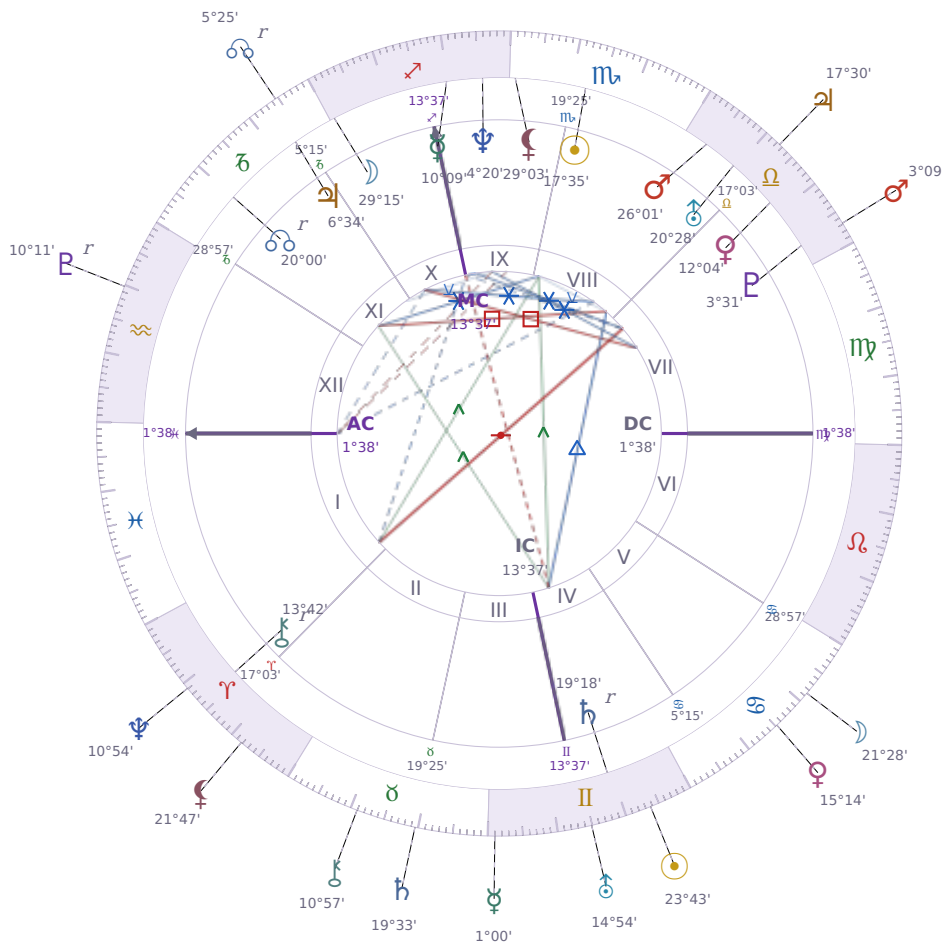

DAILY PERSONAL HOROSCOPE

Eric William Dane

American actor (1972-2026)

♏ Scorpio November 9, 1972 13:42 San Francisco

Thursday, 14 June 2029

TRANSITS FOR TODAY

☉ Sun	in ♊ Gemini	23°43'18"
☾ Moon	in ♋ Cancer	21°28'11"
☿ Mercury	in ♊ Gemini	1°00'35"
♀ Venus	in ♋ Cancer	15°14'10"
♂ Mars	in ♎ Libra	3°09'12"
♃ Jupiter	in ♎ Libra	17°30'27"
♄ Saturn	in ♉ Taurus	19°33'23"

♅ Uranus	in ♊ Gemini	14°54'30"
♆ Neptune	in ♈ Aries	10°54'14"
♇ Pluto	in ♒ Aquarius Rx	10°11'57"
♁ Chiron	in ♉ Taurus	10°57'04"
♁ NNode	in ♑ Capricorn Rx	5°25'33"
♁ Lilith	in ♈ Aries	21°47'14"

NATAL PLANETS

♃ Jupiter stations Direct

Jupiter turning **direct again** means opportunities and decisions that felt stuck or unclear over the past months can finally move ahead with real momentum. What becomes **clearer now** is whether plans, applications, or deals are actually going to work — delays lift and you get actual answers instead of waiting. **Growth starts moving** in the areas where *Jupiter* sits in your chart, so watch for openings in money, work, relationships, or learning that were on pause during the retrograde.