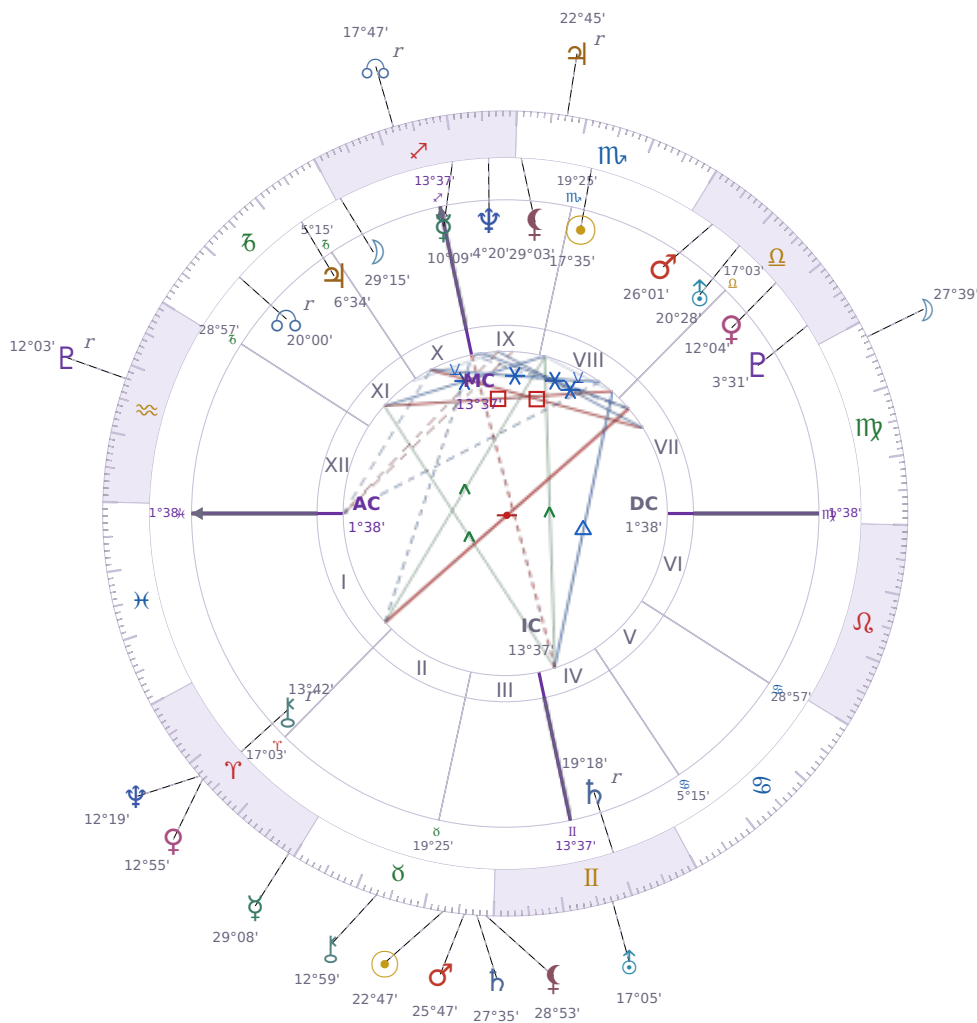

DAILY PERSONAL HOROSCOPE

Eric William Dane

American actor (1972–2026)

♏ Scorpio November 9, 1972 13:42 San Francisco

Monday, 13 May 2030

TRANSITS FOR TODAY

☉ Sun	in ♉ Taurus	22°47'12"
☾ Moon	in ♍ Virgo	27°39'45"
☿ Mercury	in ♈ Aries	29°08'14"
♀ Venus	in ♈ Aries	12°55'13"
♂ Mars	in ♉ Taurus	25°47'36"
♃ Jupiter	in ♏ Scorpio Rx	22°45'59"
♄ Saturn	in ♉ Taurus	27°35'51"

♅ Uranus	in ♊ Gemini	17°05'58"
♆ Neptune	in ♈ Aries	12°19'38"
♇ Pluto	in ♒ Aquarius Rx	12°03'38"
♁ Chiron	in ♉ Taurus	12°59'25"
♁ NNode	in ♐ Sagittarius Rx	17°47'30"
♁ Lilith	in ♉ Taurus	28°53'34"

NATAL PLANETS