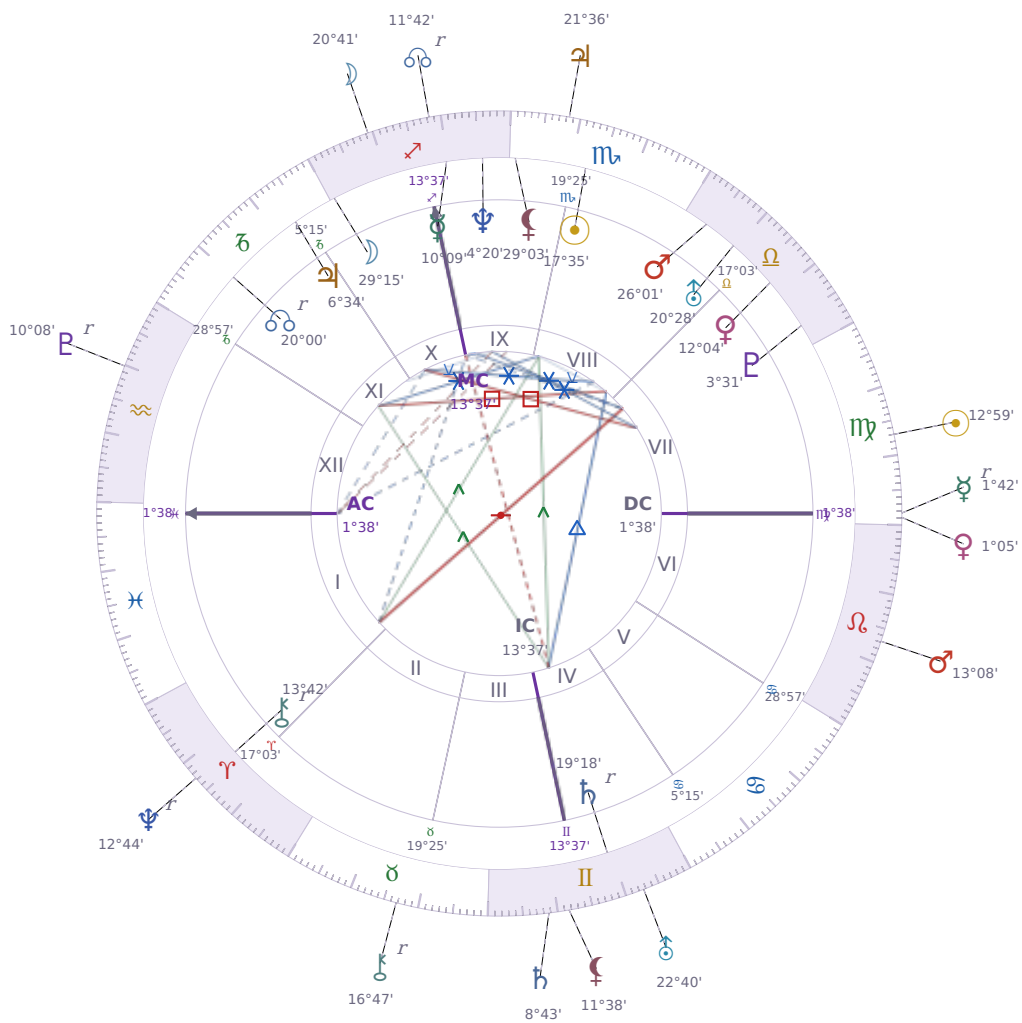

DAILY PERSONAL HOROSCOPE

Eric William Dane

American actor (1972-2026)

♏ Scorpio November 9, 1972 13:42 San Francisco

Thursday, 5 September 2030

TRANSITS FOR TODAY

☉ Sun	in ♍ Virgo	12°59'04"
☾ Moon	in ♐ Sagittarius	20°41'27"
☿ Mercury	in ♍ Virgo Rx	1°42'26"
♀ Venus	in ♍ Virgo	1°05'25"
♂ Mars	in ♌ Leo	13°08'15"
♃ Jupiter	in ♏ Scorpio	21°36'48"
♄ Saturn	in ♊ Gemini	8°43'55"

♅ Uranus	in ♊ Gemini	22°40'05"
♆ Neptune	in ♈ Aries Rx	12°44'24"
♇ Pluto	in ♒ Aquarius Rx	10°08'31"
♁ Chiron	in ♉ Taurus Rx	16°47'47"
♁ NNode	in ♐ Sagittarius Rx	11°42'09"
♁ Lilith	in ♊ Gemini	11°38'02"

KEY DATE

♀ Venus enters ♍ Virgo

Venus in *Virgo* makes people **pickier about who and what they spend time on**, noticing small details that matter to them more than before. In relationships and at work, this shift brings **honest feedback** instead of smooth talk—people say what actually needs fixing rather than what sounds nice. Most notice they'd rather **organize their space, fix problems, and do real things** than go out or make grand gestures during this period.