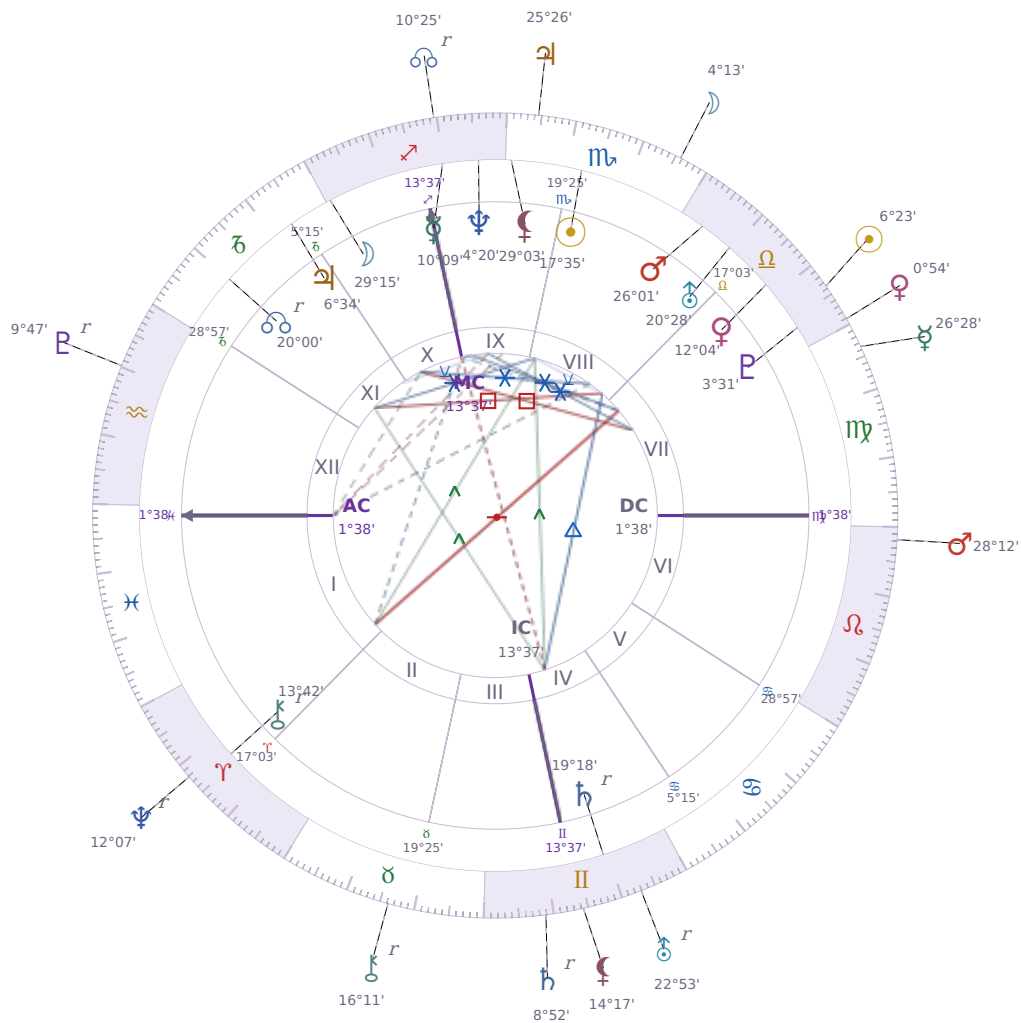

DAILY PERSONAL HOROSCOPE

Eric William Dane

American actor (1972-2026)

♏ Scorpio November 9, 1972 13:42 San Francisco

Sunday, 29 September 2030

TRANSITS FOR TODAY

☉ Sun	in ♎ Libra	6°23'45"
☾ Moon	in ♏ Scorpio	4°13'28"
☿ Mercury	in ♍ Virgo	26°28'15"
♀ Venus	in ♎ Libra	0°54'22"
♂ Mars	in ♌ Leo	28°12'02"
♃ Jupiter	in ♏ Scorpio	25°26'49"
♄ Saturn	in ♊ Gemini Rx	8°52'41"

♅ Uranus	in	♊ Gemini Rx	22°53'37"
♆ Neptune	in	♈ Aries Rx	12°07'04"
♇ Pluto	in	♒ Aquarius Rx	9°47'22"
♄ Chiron	in	♉ Taurus Rx	16°11'26"
♁ NNode	in	♐ Sagittarius Rx	10°25'52"
♁ Lilith	in	♊ Gemini	14°17'29"

## KEY TRANSIT FACTORS