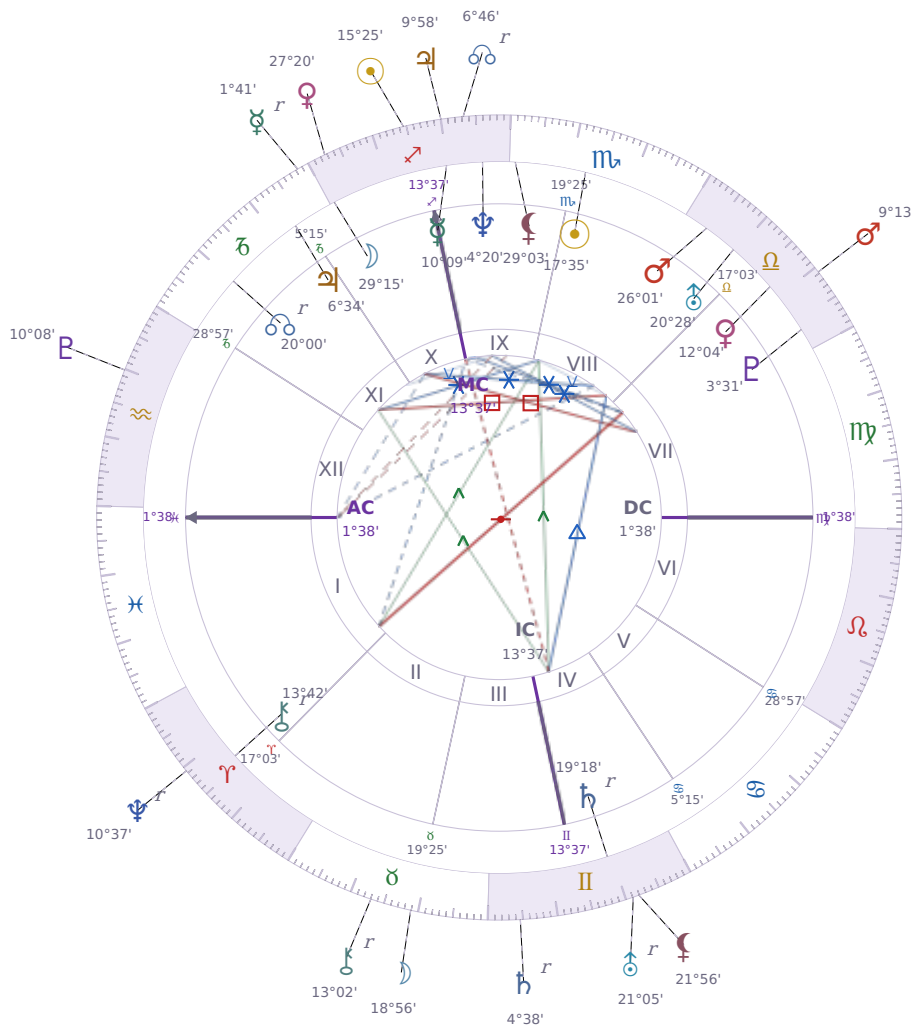

## DAILY PERSONAL HOROSCOPE

### Eric William Dane

American actor (1972–2026)

♏ Scorpio November 9, 1972 13:42 San Francisco

**Saturday, 7 December 2030**