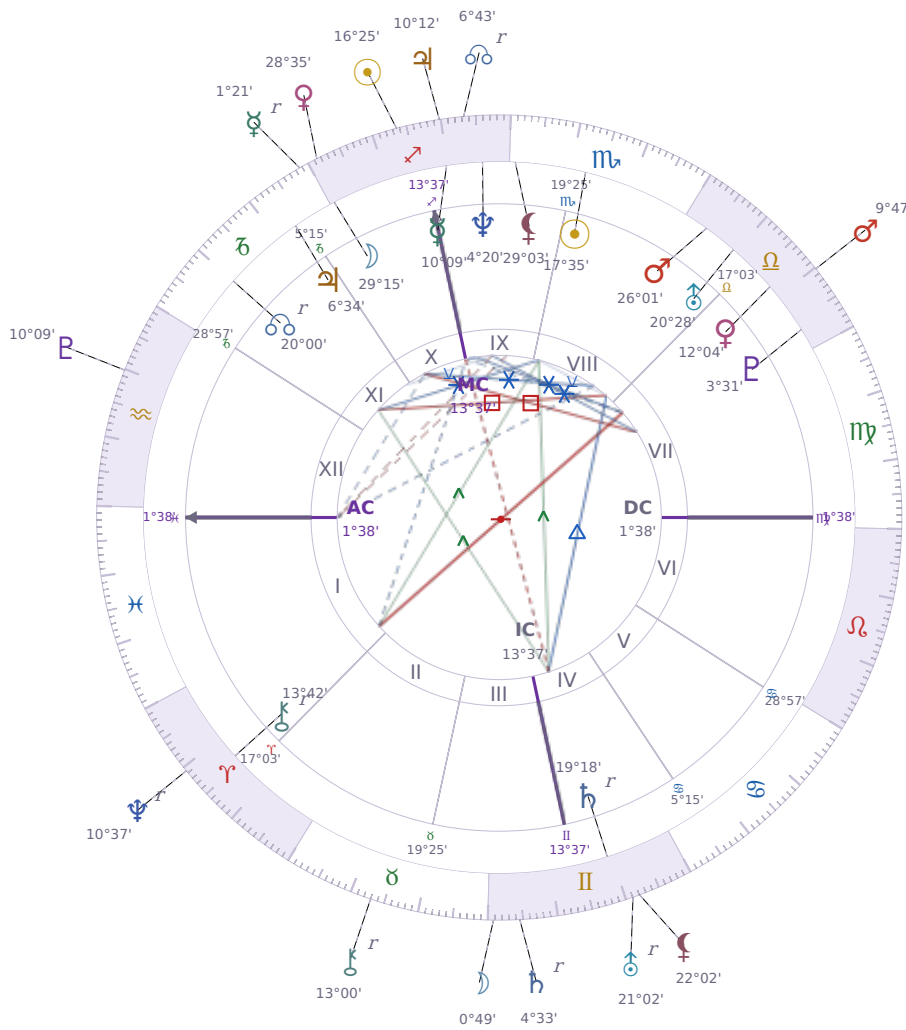

DAILY PERSONAL HOROSCOPE

Eric William Dane

American actor (1972-2026)

♏ Scorpio November 9, 1972 13:42 San Francisco

Sunday, 8 December 2030

TRANSITS FOR TODAY

☉ Sun	in ♐ Sagittarius	16°25'58"
☾ Moon	in ♊ Gemini	0°49'25"
☿ Mercury	in ♑ Capricorn Rx	1°21'23"
♀ Venus	in ♐ Sagittarius	28°35'46"
♂ Mars	in ♎ Libra	9°47'08"
♃ Jupiter	in ♐ Sagittarius	10°12'05"
♄ Saturn	in ♊ Gemini Rx	4°33'52"

♅ Uranus	in	♊ Gemini Rx	21°02'44"
♆ Neptune	in	♈ Aries Rx	10°37'29"
♇ Pluto	in	♒ Aquarius	10°09'23"
♄ Chiron	in	♉ Taurus Rx	13°00'17"
♁ NNode	in	♐ Sagittarius Rx	6°43'28"
♁ Lilith	in	♊ Gemini	22°02'45"