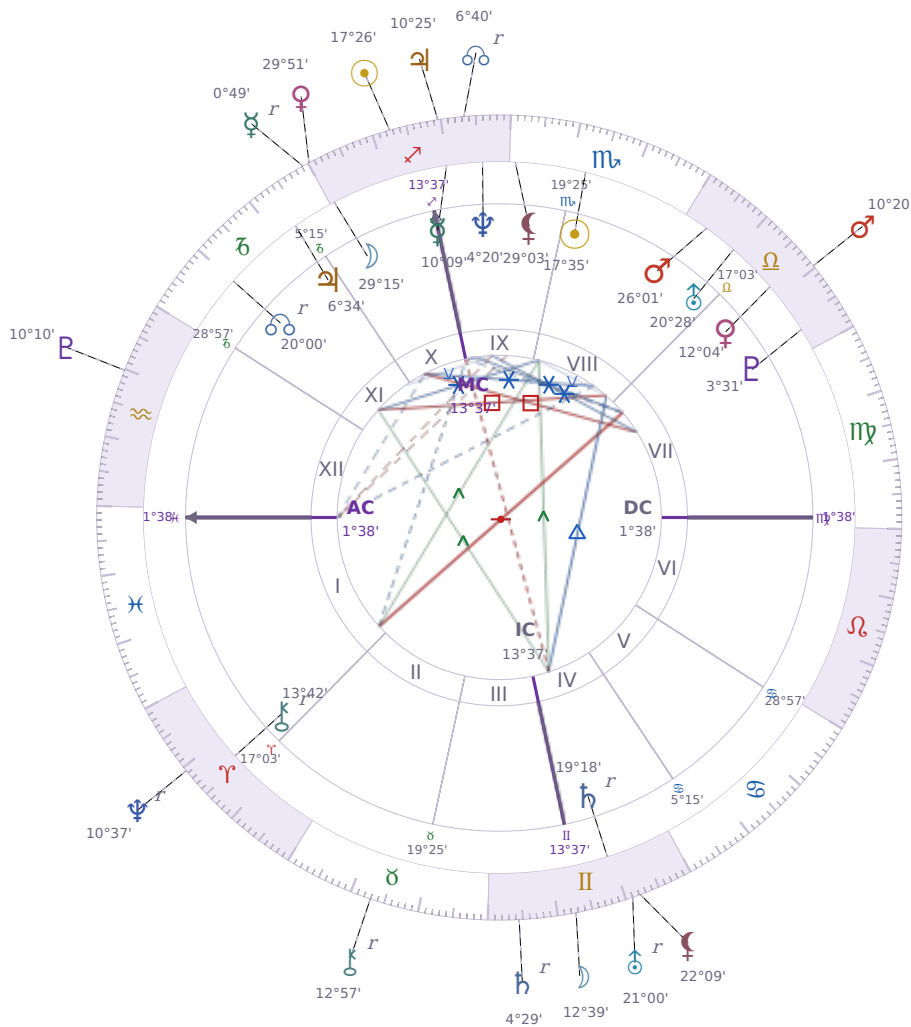

DAILY PERSONAL HOROSCOPE

Eric William Dane

American actor (1972-2026)

♏ Scorpio November 9, 1972 13:42 San Francisco

Monday, 9 December 2030

TRANSITS FOR TODAY

☉ Sun	in ♏ Sagittarius	17°26'53"
☾ Moon	in ♊ Gemini	12°39'01"
☿ Mercury	in ♐ Capricorn Rx	0°49'38"
♀ Venus	in ♏ Sagittarius	29°51'01"
♂ Mars	in ♎ Libra	10°20'39"
♃ Jupiter	in ♏ Sagittarius	10°25'30"
♄ Saturn	in ♊ Gemini Rx	4°29'08"

♅ Uranus	in	♊ Gemini Rx	21°00'11"
♆ Neptune	in	♈ Aries Rx	10°37'02"
♇ Pluto	in	♒ Aquarius	10°10'37"
♄ Chiron	in	♉ Taurus Rx	12°57'56"
♁ NNode	in	♐ Sagittarius Rx	6°40'17"
♁ Lilith	in	♊ Gemini	22°09'24"