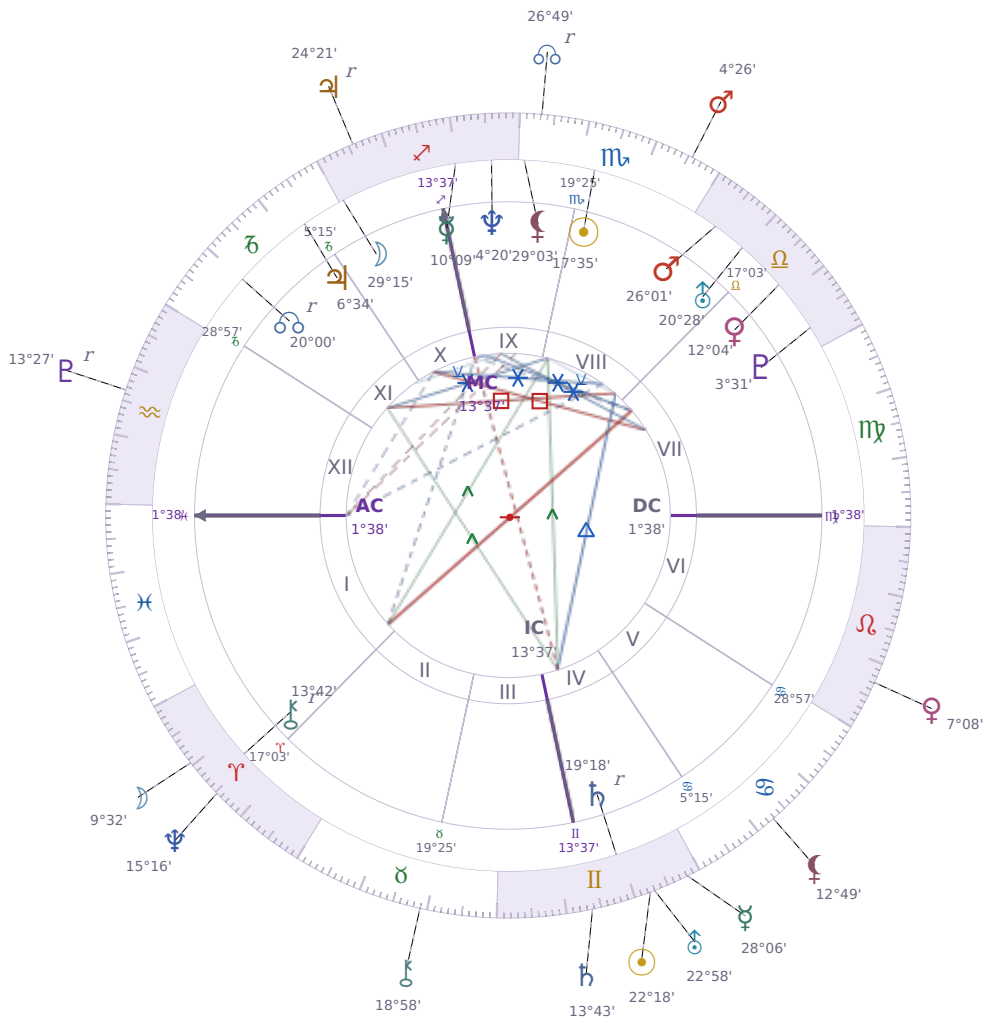

DAILY PERSONAL HOROSCOPE

Eric William Dane

American actor (1972-2026)

♏ Scorpio November 9, 1972 13:42 San Francisco

Friday, 13 June 2031

TRANSITS FOR TODAY

☉ Sun	in ♊ Gemini	22°18'26"
☾ Moon	in ♈ Aries	9°32'39"
☿ Mercury	in ♊ Gemini	28°06'33"
♀ Venus	in ♌ Leo	7°08'00"
♂ Mars	in ♏ Scorpio	4°26'17"
♃ Jupiter	in ♐ Sagittarius Rx	24°21'12"
♄ Saturn	in ♊ Gemini	13°43'43"

♅ Uranus	in ♊ Gemini	22°58'10"
♆ Neptune	in ♈ Aries	15°16'58"
♇ Pluto	in ♒ Aquarius Rx	13°27'41"
♁ Chiron	in ♉ Taurus	18°58'28"
♁ NNode	in ♏ Scorpio Rx	26°49'18"
♁ Lilith	in ♋ Cancer	12°49'17"

NATAL PLANETS