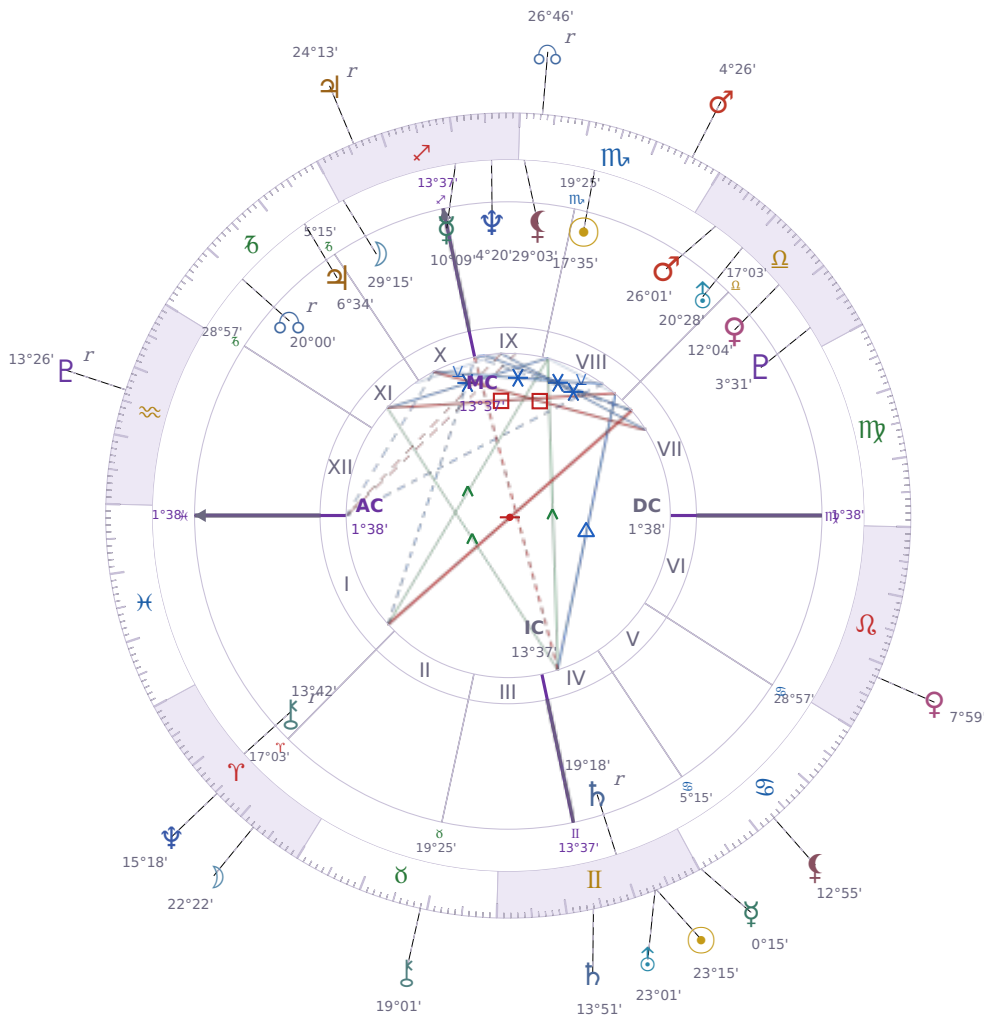

DAILY PERSONAL HOROSCOPE

Eric William Dane

American actor (1972-2026)

♏ Scorpio November 9, 1972 13:42 San Francisco

Saturday, 14 June 2031

TRANSITS FOR TODAY

☉ Sun	in ♊ Gemini	23°15'47"
☾ Moon	in ♈ Aries	22°22'42"
☿ Mercury	in ♋ Cancer	0°15'13"
♀ Venus	in ♌ Leo	7°59'05"
♂ Mars	in ♏ Scorpio	4°26'41"
♃ Jupiter	in ♐ Sagittarius Rx	24°13'32"
♄ Saturn	in ♊ Gemini	13°51'28"

♅ Uranus	in ♊ Gemini	23°01'41"
♆ Neptune	in ♈ Aries	15°18'05"
♇ Pluto	in ♒ Aquarius Rx	13°26'56"
♁ Chiron	in ♉ Taurus	19°01'57"
♁ NNode	in ♏ Scorpio Rx	26°46'08"
♁ Lilith	in ♋ Cancer	12°55'59"