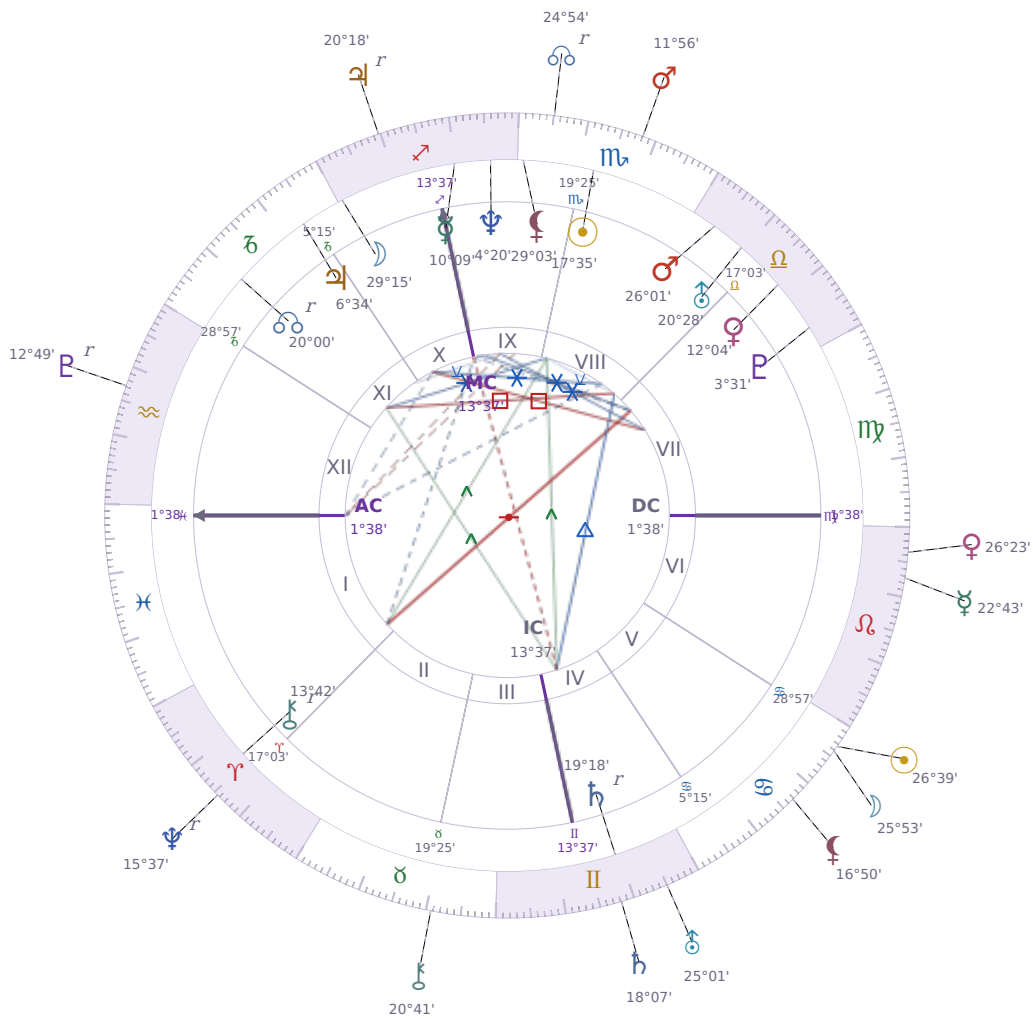

DAILY PERSONAL HOROSCOPE

Eric William Dane

American actor (1972-2026)

♏ Scorpio November 9, 1972 13:42 San Francisco

Saturday, 19 July 2031

TRANSITS FOR TODAY

☉ Sun	in ♋ Cancer	26°39'05"
☾ Moon	in ♋ Cancer	25°53'30"
☿ Mercury	in ♌ Leo	22°43'14"
♀ Venus	in ♌ Leo	26°23'56"
♂ Mars	in ♏ Scorpio	11°56'49"
♃ Jupiter	in ♐ Sagittarius Rx	20°18'08"
♄ Saturn	in ♊ Gemini	18°07'32"

♅ Uranus	in ♊ Gemini	25°01'44"
♆ Neptune	in ♈ Aries Rx	15°37'35"
♇ Pluto	in ♒ Aquarius Rx	12°49'25"
♁ Chiron	in ♉ Taurus	20°41'33"
♁ NNode	in ♏ Scorpio Rx	24°54'57"
♁ Lilith	in ♋ Cancer	16°50'08"

NATAL PLANETS

KEY DATE

♆ Neptune stations Retrograde

Neptune stationing retrograde marks the point where **clarity takes a step back** in the areas it governs — dreams, beliefs, creativity, and what you're willing to believe about yourself or others. During this period, people often notice **confusion returning to situations** they thought were settled, delays in creative projects, or the need to rethink agreements that felt unclear to begin with. *Neptune* retrograde typically brings **reality checks** that strip away wishful thinking, so you may spot where you've been fooling yourself or where someone else's promises don't actually add up.