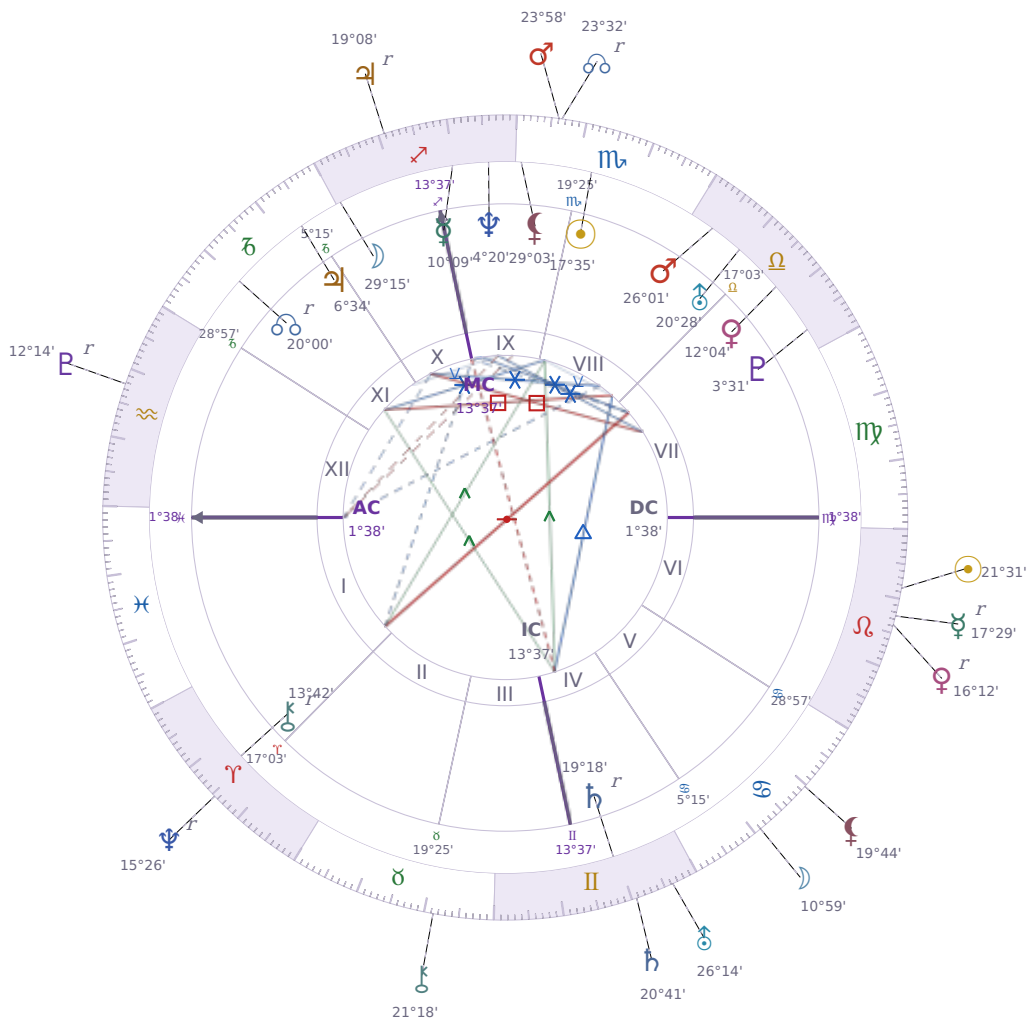

DAILY PERSONAL HOROSCOPE

Eric William Dane

American actor (1972-2026)

♏ Scorpio November 9, 1972 13:42 San Francisco

Thursday, 14 August 2031

TRANSITS FOR TODAY

☉ Sun	in ♌ Leo	21°31'34"
☾ Moon	in ♋ Cancer	10°59'40"
☿ Mercury	in ♌ Leo Rx	17°29'05"
♀ Venus	in ♌ Leo Rx	16°12'36"
♂ Mars	in ♏ Scorpio	23°58'03"
♃ Jupiter	in ♐ Sagittarius Rx	19°08'52"
♄ Saturn	in ♊ Gemini	20°41'49"

♅ Uranus	in	♊ Gemini	26°14'18"
♆ Neptune	in	♈ Aries Rx	15°26'38"
♇ Pluto	in	♒ Aquarius Rx	12°14'14"
♁ Chiron	in	♉ Taurus	21°18'35"
♁ NNode	in	♏ Scorpio Rx	23°32'20"
♁ Lilith	in	♋ Cancer	19°44'15"

NATAL PLANETS