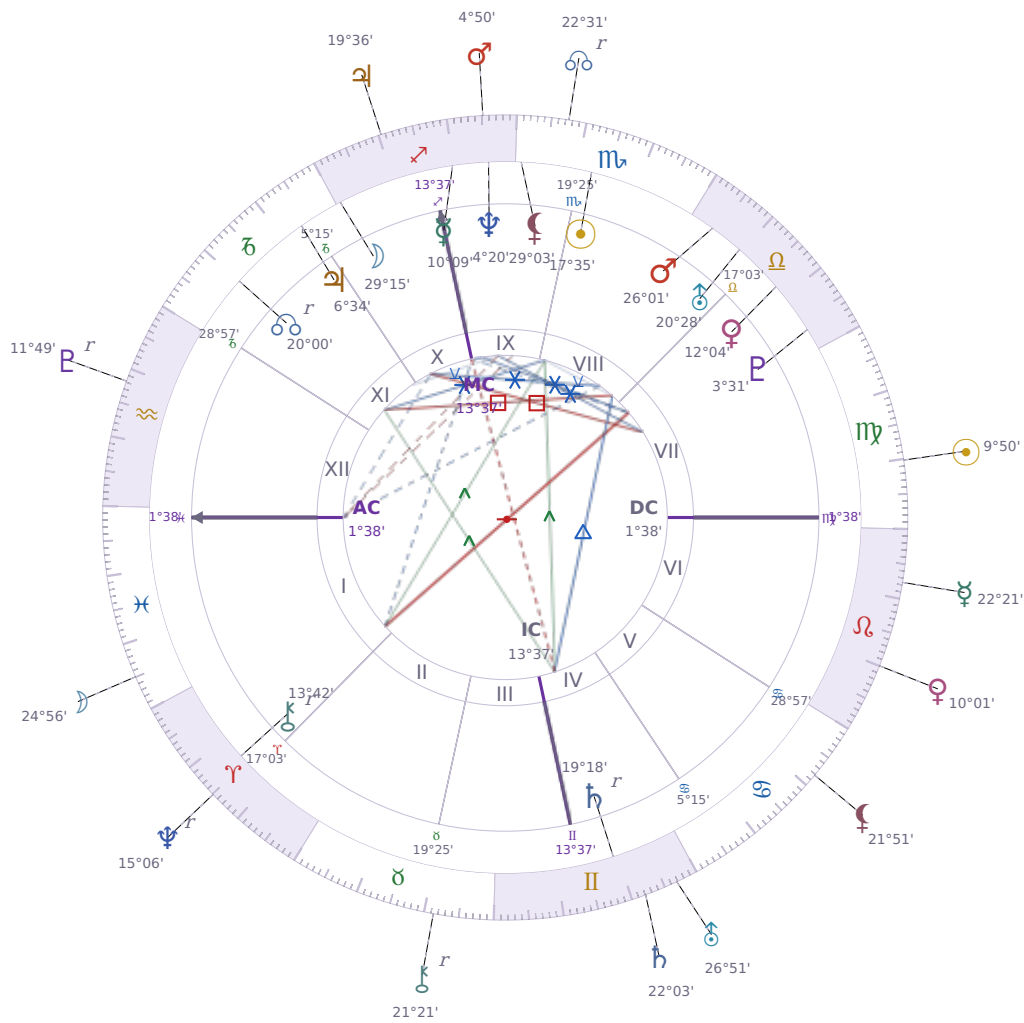

DAILY PERSONAL HOROSCOPE

Eric William Dane

American actor (1972–2026)

♏ Scorpio November 9, 1972 13:42 San Francisco

Tuesday, 2 September 2031

TRANSITS FOR TODAY

☉ Sun	in ♍ Virgo	9°50'23"
☾ Moon	in ♓ Pisces	24°57'00"
☿ Mercury	in ♌ Leo	22°21'56"
♀ Venus	in ♌ Leo	10°01'51"
♂ Mars	in ♐ Sagittarius	4°50'43"
♃ Jupiter	in ♐ Sagittarius	19°36'21"
♄ Saturn	in ♊ Gemini	22°03'16"

♅ Uranus	in ♊ Gemini	26°51'42"
♆ Neptune	in ♈ Aries Rx	15°06'27"
♇ Pluto	in ♒ Aquarius Rx	11°50'00"
♁ Chiron	in ♉ Taurus Rx	21°21'11"
♁ NNode	in ♏ Scorpio Rx	22°31'57"
♁ Lilith	in ♋ Cancer	21°51'34"

NATAL PLANETS

KEY DATE

♀ Venus stations Direct

Venus moving direct again means **attraction and money flow start picking up** after weeks of stalling—deals that seemed stuck suddenly move, people return, prices stabilize. Clarity arrives about **what you actually want** in relationships and spending, so decisions made now tend to stick rather than flip-flop like they did during the retrograde. In practice, this is when **new conversations happen**, second dates turn into real commitments, and you stop second-guessing purchases you've already made.