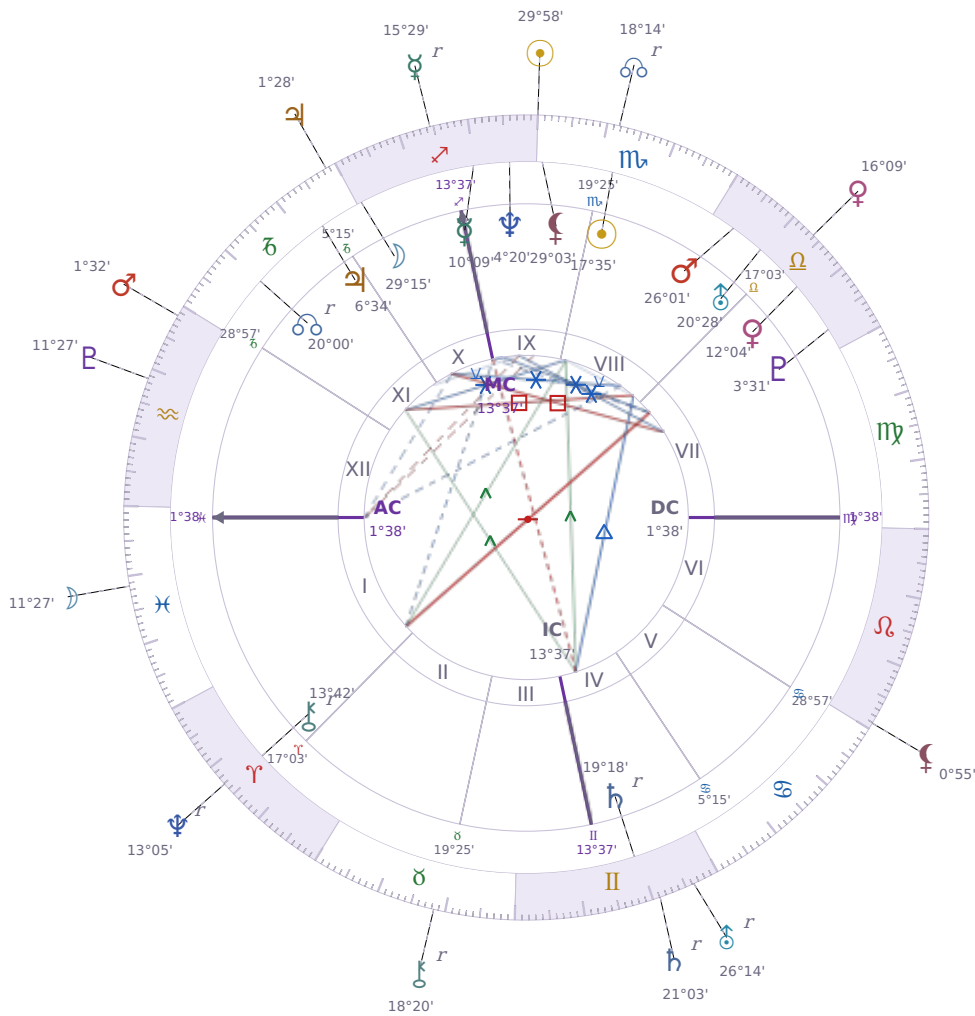

DAILY PERSONAL HOROSCOPE

Eric William Dane

American actor (1972-2026)

♏ Scorpio November 9, 1972 13:42 San Francisco

Saturday, 22 November 2031

TRANSITS FOR TODAY

☉ Sun	in ♏ Scorpio	29°58'38"
☾ Moon	in ♓ Pisces	11°27'04"
☿ Mercury	in ♐ Sagittarius Rx	15°29'26"
♀ Venus	in ♎ Libra	16°09'55"
♂ Mars	in ♒ Aquarius	1°32'51"
♃ Jupiter	in ♐ Capricorn	1°28'30"
♄ Saturn	in ♊ Gemini Rx	21°03'53"

♅ Uranus	in ♊ Gemini	Rx	26°14'40"
♆ Neptune	in ♈ Aries	Rx	13°05'51"
♇ Pluto	in ♒ Aquarius		11°27'13"
♄ Chiron	in ♉ Taurus	Rx	18°20'59"
♁ NNode	in ♏ Scorpio	Rx	18°14'33"
♁ Lilith	in ♌ Leo		0°55'05"

NATAL PLANETS