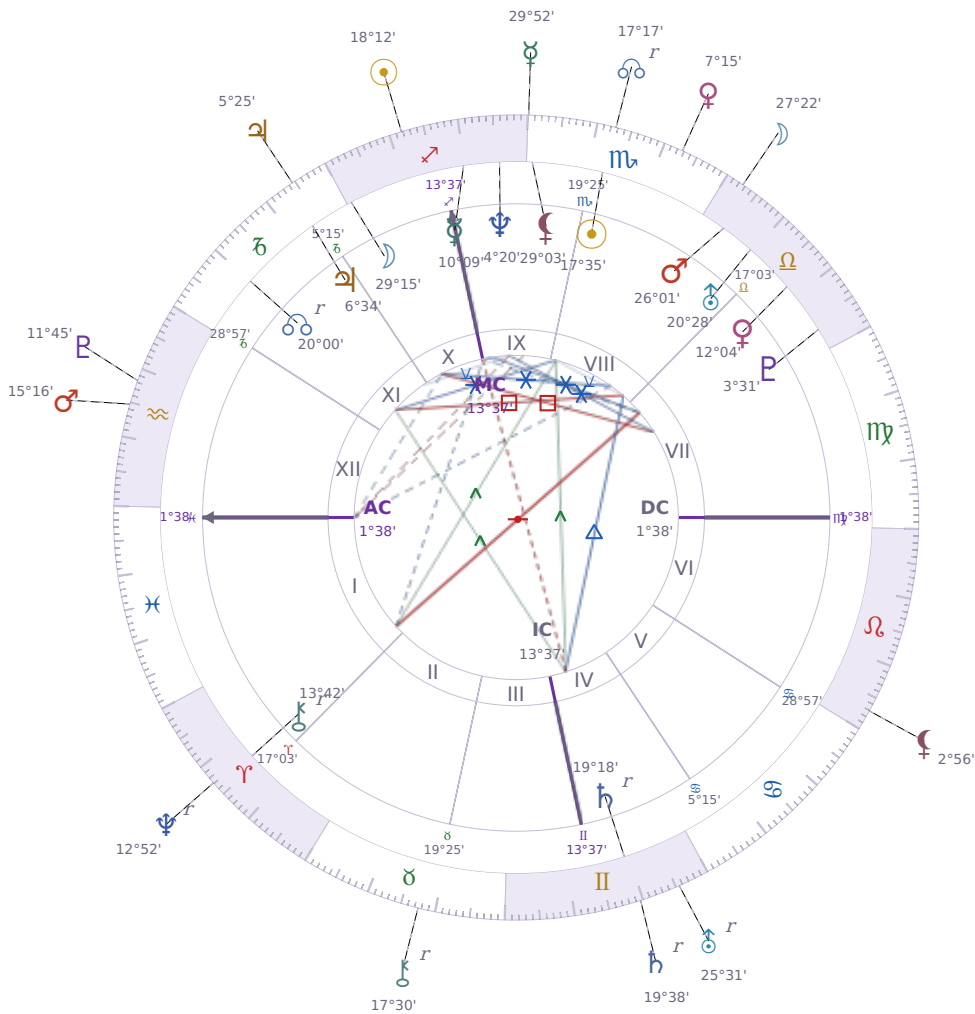

DAILY PERSONAL HOROSCOPE

Eric William Dane

American actor (1972-2026)

♏ Scorpio November 9, 1972 13:42 San Francisco

Wednesday, 10 December 2031

TRANSITS FOR TODAY

☉ Sun	in ♐ Sagittarius	18°12'54"
☾ Moon	in ♎ Libra	27°22'34"
☿ Mercury	in ♏ Scorpio	29°52'11"
♀ Venus	in ♏ Scorpio	7°15'05"
♂ Mars	in ♒ Aquarius	15°16'47"
♃ Jupiter	in ♑ Capricorn	5°25'32"
♄ Saturn	in ♊ Gemini Rx	19°38'05"

♅ Uranus	in ♊ Gemini	Rx	25°31'21"
♆ Neptune	in ♈ Aries	Rx	12°52'18"
♇ Pluto	in ♒ Aquarius		11°45'20"
♁ Chiron	in ♉ Taurus	Rx	17°30'48"
♁ NNode	in ♏ Scorpio	Rx	17°17'22"
♁ Lilith	in ♌ Leo		2°56'01"

NATAL PLANETS