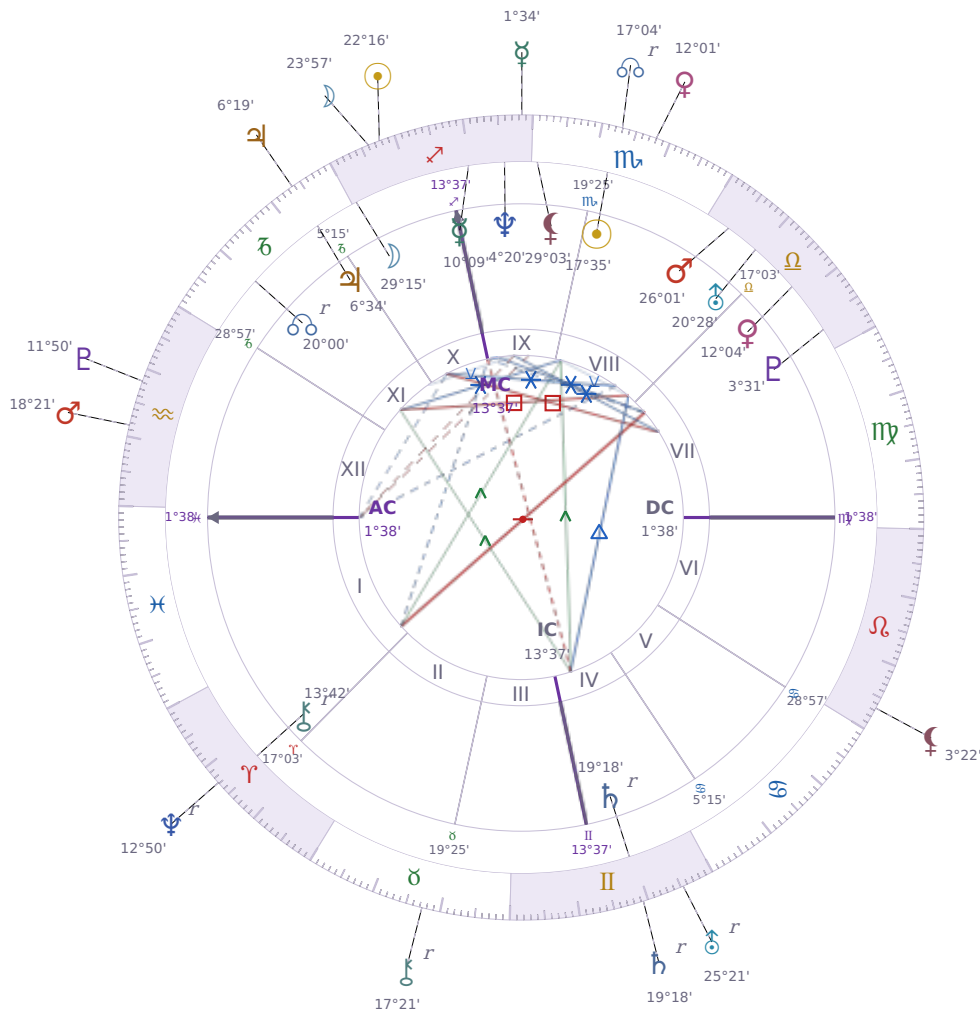

DAILY PERSONAL HOROSCOPE

Eric William Dane

American actor (1972-2026)

♏ Scorpio November 9, 1972 13:42 San Francisco

Sunday, 14 December 2031

TRANSITS FOR TODAY

☉ Sun	in ♐ Sagittarius	22°16'59"
☾ Moon	in ♐ Sagittarius	23°57'16"
☿ Mercury	in ♏ Scorpio	1°34'01"
♀ Venus	in ♏ Scorpio	12°01'44"
♂ Mars	in ♒ Aquarius	18°21'03"
♃ Jupiter	in ♐ Capricorn	6°19'55"
♄ Saturn	in ♊ Gemini Rx	19°18'15"

♅ Uranus	in ♊ Gemini	Rx	25°21'08"
♆ Neptune	in ♈ Aries	Rx	12°50'41"
♇ Pluto	in ♒ Aquarius		11°50'23"
♁ Chiron	in ♉ Taurus	Rx	17°21'01"
♁ NNode	in ♏ Scorpio	Rx	17°04'40"
♁ Lilith	in ♌ Leo		3°22'54"

NATAL PLANETS