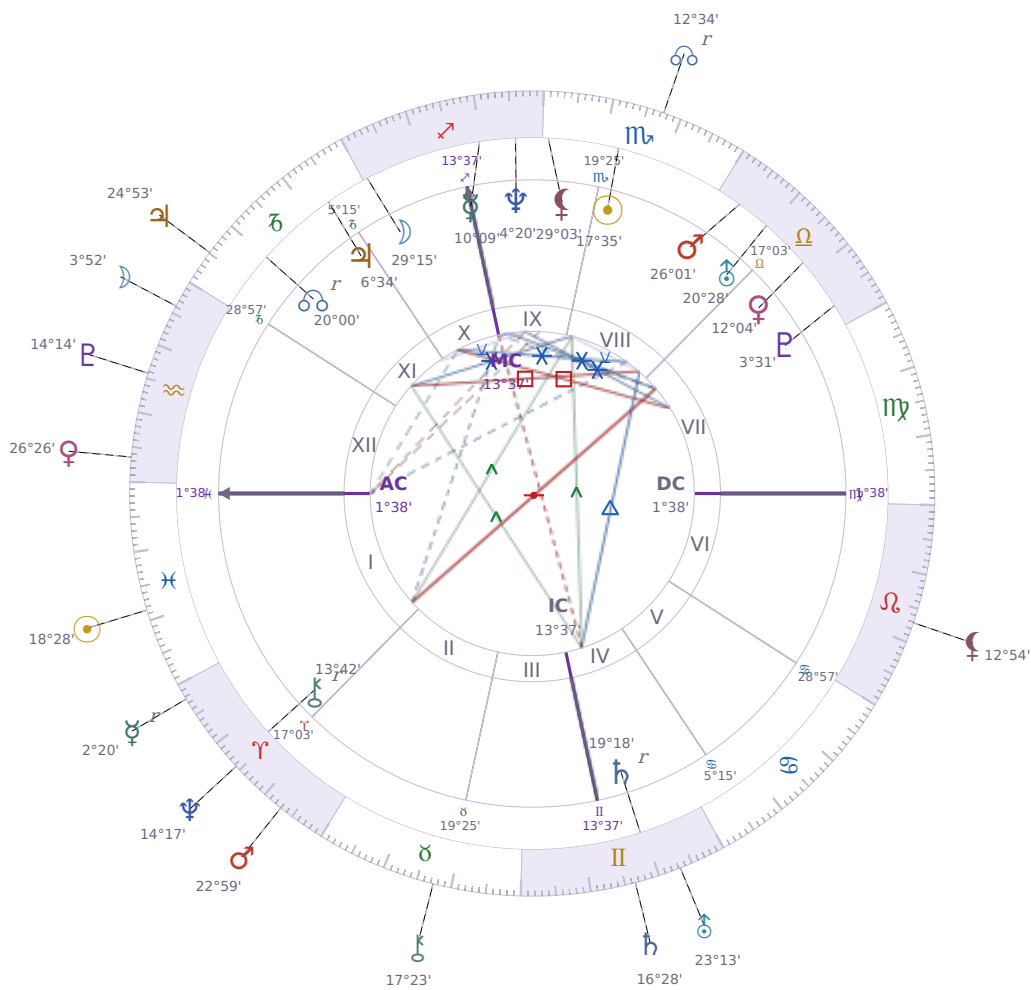

DAILY PERSONAL HOROSCOPE

Eric William Dane

American actor (1972–2026)

♏ Scorpio November 9, 1972 13:42 San Francisco

Monday, 8 March 2032

TRANSITS FOR TODAY

☉ Sun	in ♓ Pisces	18°28'33"
☾ Moon	in ♒ Aquarius	3°52'32"
☿ Mercury	in ♈ Aries Rx	2°20'30"
♀ Venus	in ♒ Aquarius	26°26'06"
♂ Mars	in ♈ Aries	22°59'43"
♃ Jupiter	in ♐ Capricorn	24°53'07"
♄ Saturn	in ♊ Gemini	16°28'51"