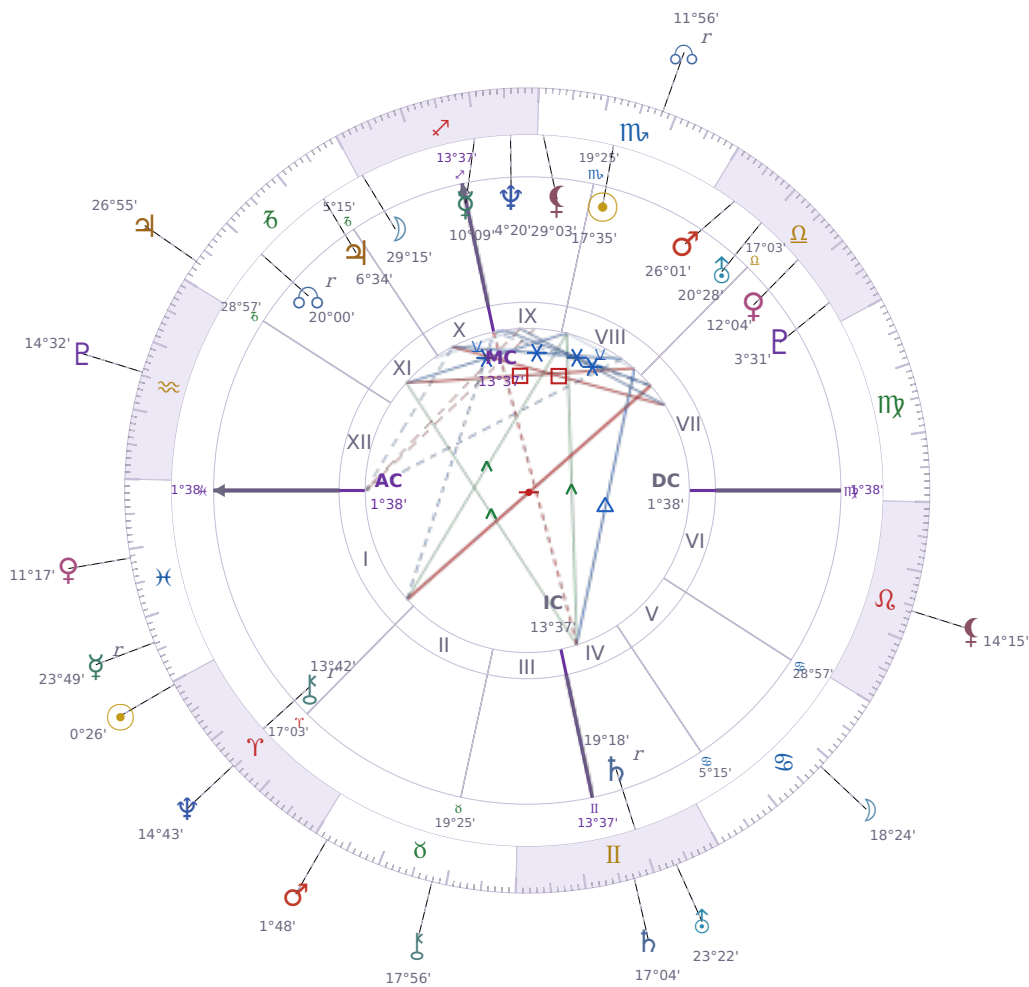

DAILY PERSONAL HOROSCOPE

Eric William Dane

American actor (1972–2026)

♏ Scorpio November 9, 1972 13:42 San Francisco

Saturday, 20 March 2023

TRANSITS FOR TODAY

☉ Sun	in ♈ Aries	0°26'25"
☾ Moon	in ♋ Cancer	18°24'40"
☿ Mercury	in ♋ Pisces Rx	23°49'28"
♀ Venus	in ♋ Pisces	11°17'41"
♂ Mars	in ♉ Taurus	1°48'33"
♃ Jupiter	in ♐ Capricorn	26°56'00"
♄ Saturn	in ♊ Gemini	17°04'30"

♅ Uranus	in ♊ Gemini	23°22'09"
♆ Neptune	in ♈ Aries	14°43'42"
♇ Pluto	in ♒ Aquarius	14°32'27"
♁ Chiron	in ♉ Taurus	17°56'18"
♋ NNode	in ♏ Scorpio Rx	11°56'28"
♁ Lilith	in ♌ Leo	14°15'00"

NATAL PLANETS

☉ Sun	in ♏ Scorpio	17°35'52"	VIII
☾ Moon	in ♐ Sagittarius	29°15'47"	X
☿ Mercury	in ♐ Sagittarius	10°09'58"	IX
♀ Venus	in ♎ Libra	12°04'48"	VII
♂ Mars	in ♎ Libra	26°01'24"	VIII
♃ Jupiter	in ♐ Capricorn	6°34'14"	XI
♄ Saturn	in ♊ Gemini	19°18'56"	IV Rx
♅ Uranus	in ♎ Libra	20°28'57"	VIII
♆ Neptune	in ♐ Sagittarius	4°20'25"	IX
♇ Pluto	in ♎ Libra	3°31'17"	VII
♁ Chiron	in ♈ Aries	13°42'19"	I Rx
♋ North Node	in ♐ Capricorn	20°00'39"	XI Rx
♁ Lilith	in ♏ Scorpio	29°03'37"	IX

KEY DATE

☉ Sun enters ♈ Aries

Sun in *Aries* brings **direct energy** that makes people more willing to **speak up** and take action without overthinking. At work and in relationships, you'll notice others become **more competitive** and eager to **push forward** with new projects or ideas, sometimes stepping on toes in the rush. This transit typically lasts about four weeks and leaves people feeling **impatient with delays**, so projects that moved slowly before now either speed up or hit friction with people who want faster results.