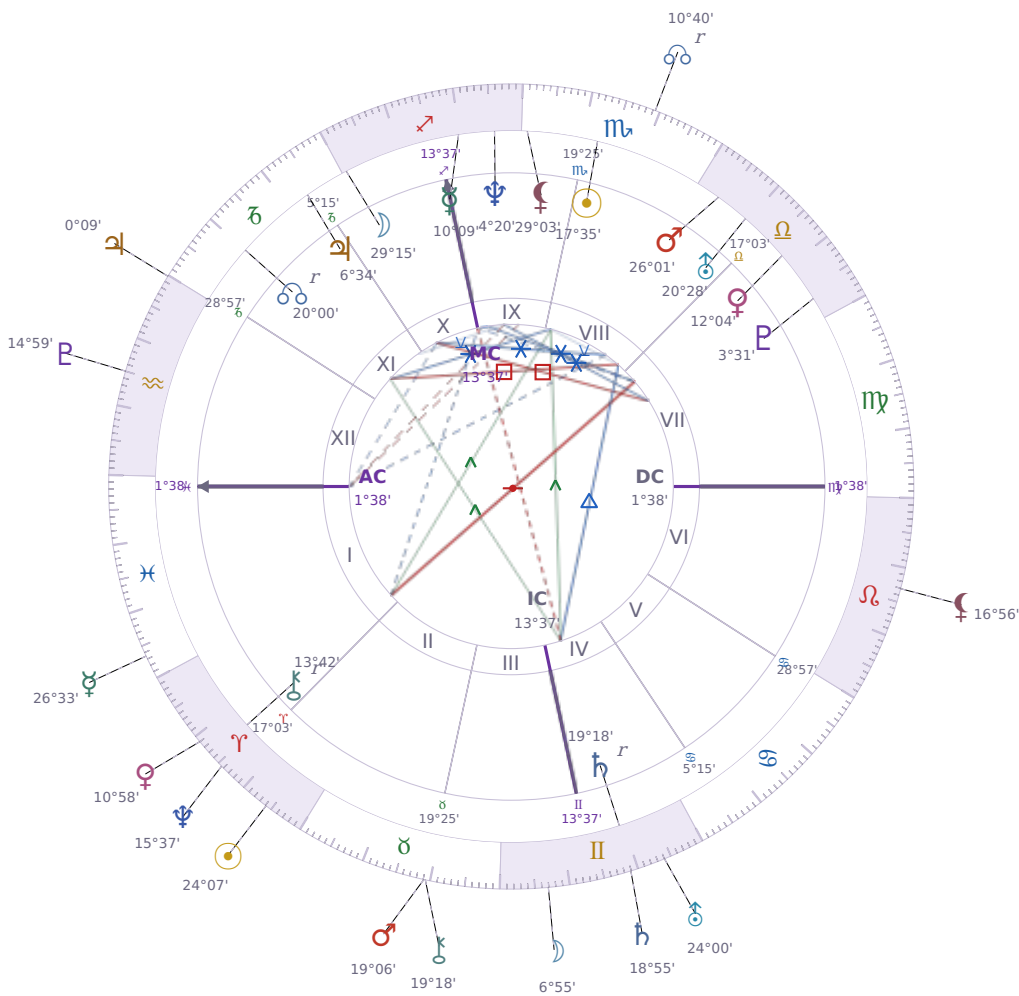

DAILY PERSONAL HOROSCOPE

Eric William Dane

American actor (1972-2026)

♏ Scorpio November 9, 1972 13:42 San Francisco

Tuesday, 13 April 2032

TRANSITS FOR TODAY

|           |               |           |
|-----------|---------------|-----------|
| ☉ Sun     | in ♈ Aries    | 24°07'12" |
| ☾ Moon    | in ♊ Gemini   | 6°55'45"  |
| ☿ Mercury | in ♋ Pisces   | 26°33'06" |
| ♀ Venus   | in ♈ Aries    | 10°58'04" |
| ♂ Mars    | in ♉ Taurus   | 19°06'13" |
| ♃ Jupiter | in ♒ Aquarius | 0°09'27"  |
| ♄ Saturn  | in ♊ Gemini   | 18°55'21" |

|           |                 |           |
|-----------|-----------------|-----------|
| ♅ Uranus  | in ♊ Gemini     | 24°00'53" |
| ♆ Neptune | in ♈ Aries      | 15°37'51" |
| ♇ Pluto   | in ♒ Aquarius   | 14°59'26" |
| ♁ Chiron  | in ♉ Taurus     | 19°18'52" |
| ♁ NNode   | in ♏ Scorpio Rx | 10°40'11" |
| ♁ Lilith  | in ♌ Leo        | 16°56'21" |

## NATAL PLANETS

|              |                  |           |       |
|--------------|------------------|-----------|-------|
| ☉ Sun        | in ♏ Scorpio     | 17°35'52" | VIII  |
| ☾ Moon       | in ♐ Sagittarius | 29°15'47" | X     |
| ☿ Mercury    | in ♐ Sagittarius | 10°09'58" | IX    |
| ♀ Venus      | in ♎ Libra       | 12°04'48" | VII   |
| ♂ Mars       | in ♎ Libra       | 26°01'24" | VIII  |
| ♃ Jupiter    | in ♐ Capricorn   | 6°34'14"  | XI    |
| ♄ Saturn     | in ♊ Gemini      | 19°18'56" | IV Rx |
| ♅ Uranus     | in ♎ Libra       | 20°28'57" | VIII  |
| ♆ Neptune    | in ♐ Sagittarius | 4°20'25"  | IX    |
| ♇ Pluto      | in ♎ Libra       | 3°31'17"  | VII   |
| ♁ Chiron     | in ♈ Aries       | 13°42'19" | I Rx  |
| ♁ North Node | in ♐ Capricorn   | 20°00'39" | XI Rx |
| ♁ Lilith     | in ♏ Scorpio     | 29°03'37" | IX    |

## KEY TRANSIT FACTORS