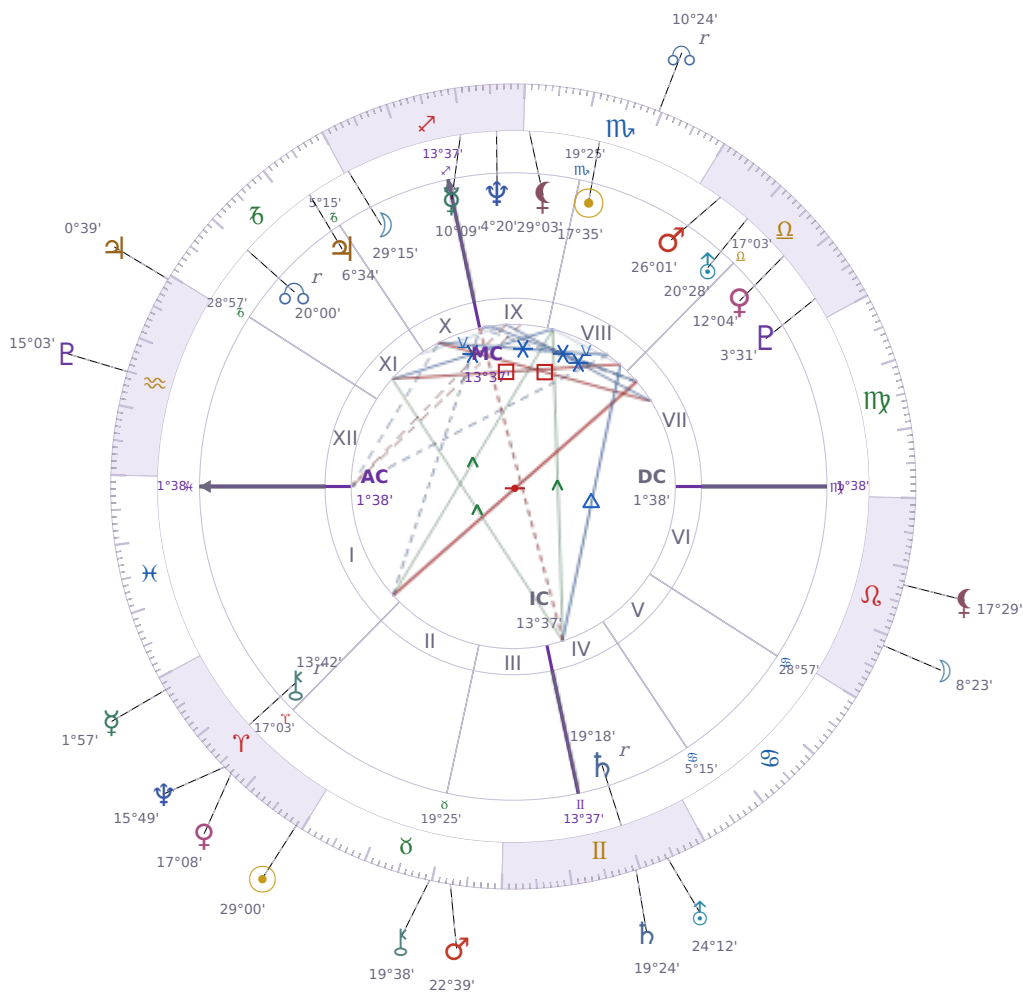

DAILY PERSONAL HOROSCOPE

Eric William Dane

American actor (1972-2026)

♏ Scorpio November 9, 1972 13:42 San Francisco

Sunday, 18 April 2032

TRANSITS FOR TODAY

☉ Sun	in ♈ Aries	29°00'49"
☾ Moon	in ♌ Leo	8°23'40"
☿ Mercury	in ♈ Aries	1°57'46"
♀ Venus	in ♈ Aries	17°08'25"
♂ Mars	in ♉ Taurus	22°39'04"
♃ Jupiter	in ♒ Aquarius	0°39'21"
♄ Saturn	in ♊ Gemini	19°24'05"

♅ Uranus	in ♊ Gemini	24°12'12"
♆ Neptune	in ♈ Aries	15°49'03"
♇ Pluto	in ♒ Aquarius	15°03'22"
♁ Chiron	in ♉ Taurus	19°38'04"
♁ NNode	in ♏ Scorpio Rx	10°24'18"
♁ Lilith	in ♌ Leo	17°29'58"

NATAL PLANETS

☉ Sun	in ♏ Scorpio	17°35'52"	VIII
☾ Moon	in ♐ Sagittarius	29°15'47"	X
☿ Mercury	in ♐ Sagittarius	10°09'58"	IX
♀ Venus	in ♎ Libra	12°04'48"	VII
♂ Mars	in ♎ Libra	26°01'24"	VIII
♃ Jupiter	in ♐ Capricorn	6°34'14"	XI
♄ Saturn	in ♊ Gemini	19°18'56"	IV Rx
♅ Uranus	in ♎ Libra	20°28'57"	VIII
♆ Neptune	in ♐ Sagittarius	4°20'25"	IX
♇ Pluto	in ♎ Libra	3°31'17"	VII
♁ Chiron	in ♈ Aries	13°42'19"	I Rx
♁ North Node	in ♐ Capricorn	20°00'39"	XI Rx
♁ Lilith	in ♏ Scorpio	29°03'37"	IX

KEY TRANSIT FACTORS

♄ Saturn ☌ Quincunx ♁ natal NNode ★

Right now you feel caught between what you're naturally drawn to and what actually works in practice. You notice yourself second-guessing choices that normally feel easy, which creates an awkward gap between your instincts and your actions. This **mismatch between intention and follow-through** will fade once *Saturn* moves past this angle, but while it lasts you benefit from checking your decisions twice rather than trusting your first instinct.