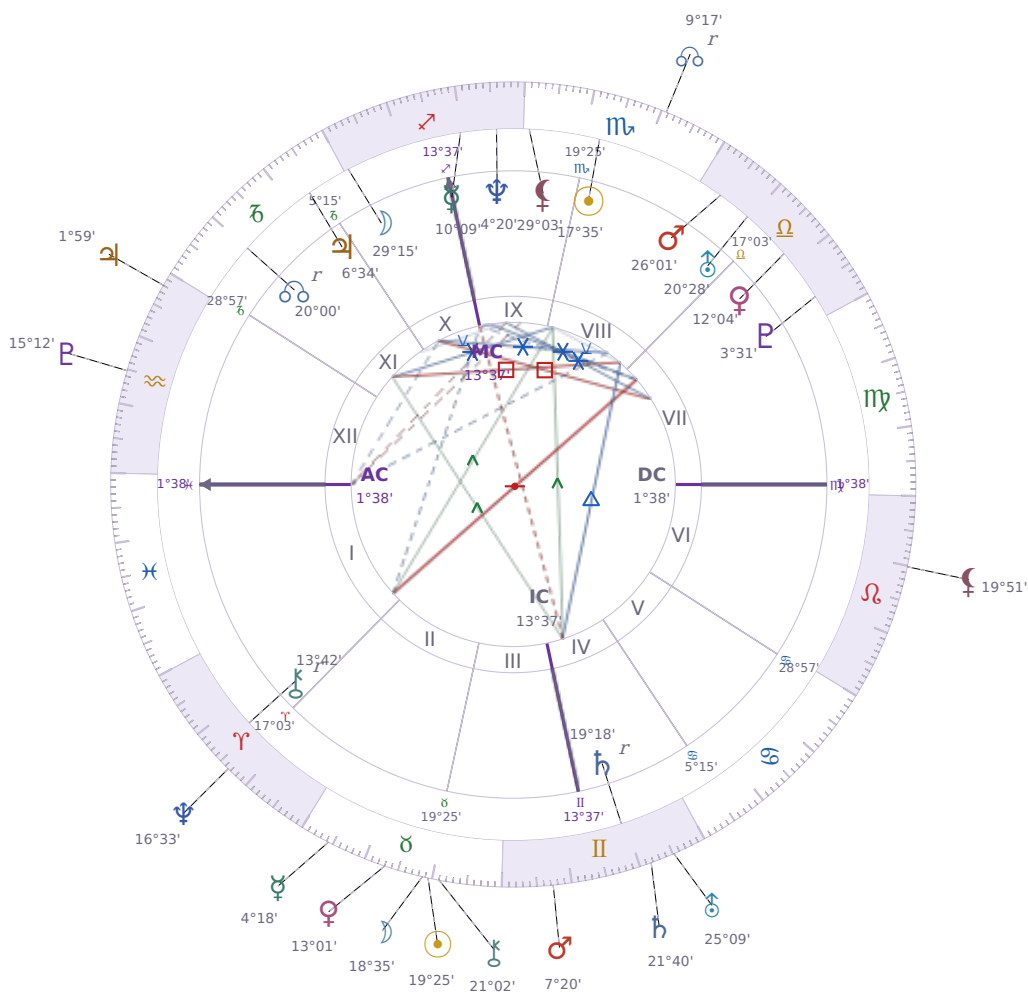

DAILY PERSONAL HOROSCOPE

Eric William Dane

American actor (1972–2026)

♏ Scorpio November 9, 1972 13:42 San Francisco

Sunday, 9 May 2023

TRANSITS FOR TODAY

☉ Sun	in ♉ Taurus	19°25'11"
☾ Moon	in ♉ Taurus	18°35'28"
☿ Mercury	in ♉ Taurus	4°18'52"
♀ Venus	in ♉ Taurus	13°01'20"
♂ Mars	in ♊ Gemini	7°20'28"
♃ Jupiter	in ♒ Aquarius	1°59'00"
♄ Saturn	in ♊ Gemini	21°40'45"

♅ Uranus	in ♊ Gemini	25°09'26"
♆ Neptune	in ♈ Aries	16°33'30"
♇ Pluto	in ♒ Aquarius	15°12'45"
♁ Chiron	in ♉ Taurus	21°02'31"
♁ NNode	in ♏ Scorpio Rx	9°17'34"
♁ Lilith	in ♌ Leo	19°51'07"

## KEY TRANSIT FACTORS