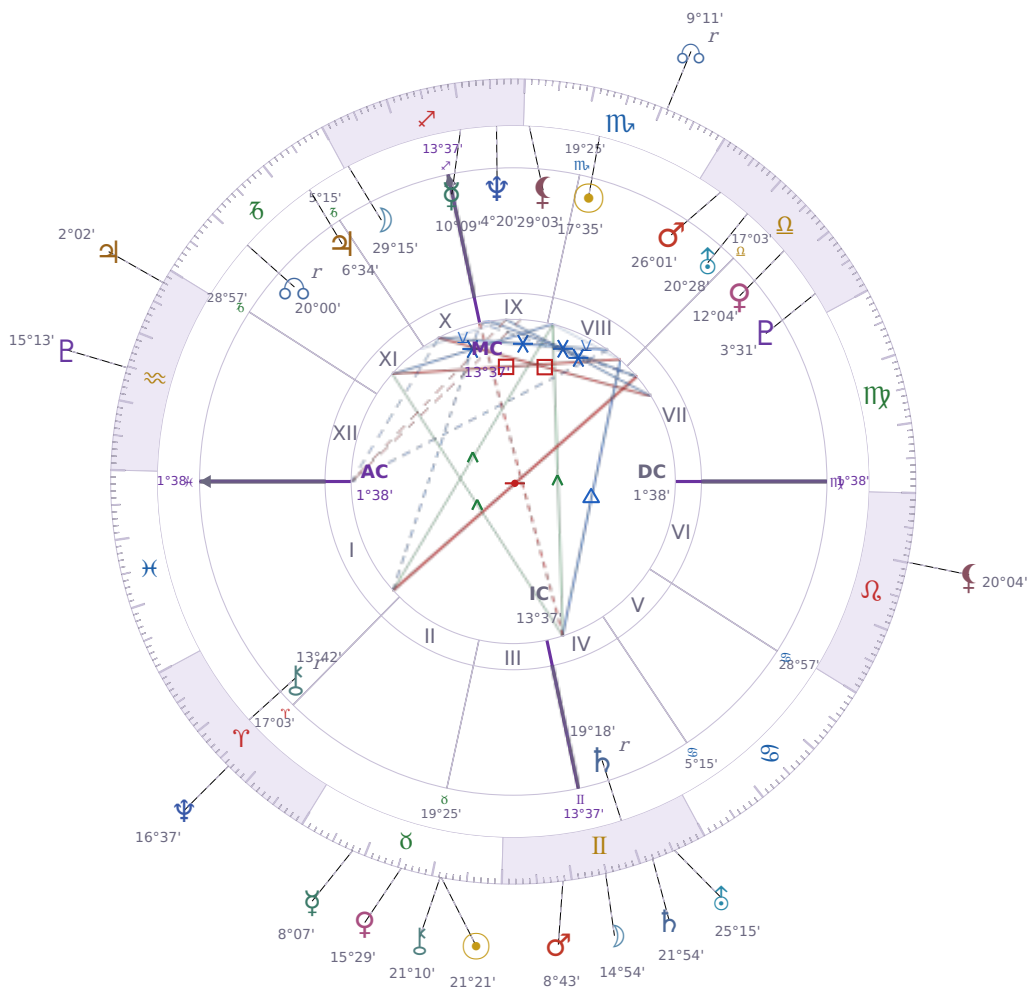

DAILY PERSONAL HOROSCOPE

Eric William Dane

American actor (1972-2026)

♏ Scorpio November 9, 1972 13:42 San Francisco

Tuesday, 11 May 2032

TRANSITS FOR TODAY

☉ Sun	in ♉ Taurus	21°21'11"
☾ Moon	in ♊ Gemini	14°54'17"
☿ Mercury	in ♉ Taurus	8°07'19"
♀ Venus	in ♉ Taurus	15°29'05"
♂ Mars	in ♊ Gemini	8°43'25"
♃ Jupiter	in ♒ Aquarius	2°02'27"
♄ Saturn	in ♊ Gemini	21°54'54"

♅ Uranus	in ♊ Gemini	25°15'35"
♆ Neptune	in ♈ Aries	16°37'25"
♇ Pluto	in ♒ Aquarius	15°13'02"
♁ Chiron	in ♉ Taurus	21°10'43"
♁ NNode	in ♏ Scorpio Rx	9°11'13"
♁ Lilith	in ♌ Leo	20°04'34"

NATAL PLANETS

☉ Sun	in ♏ Scorpio	17°35'52"	VIII
☾ Moon	in ♐ Sagittarius	29°15'47"	X
☿ Mercury	in ♐ Sagittarius	10°09'58"	IX
♀ Venus	in ♎ Libra	12°04'48"	VII
♂ Mars	in ♎ Libra	26°01'24"	VIII
♃ Jupiter	in ♑ Capricorn	6°34'14"	XI
♄ Saturn	in ♊ Gemini	19°18'56"	IV Rx
♅ Uranus	in ♎ Libra	20°28'57"	VIII
♆ Neptune	in ♐ Sagittarius	4°20'25"	IX
♇ Pluto	in ♎ Libra	3°31'17"	VII
♁ Chiron	in ♈ Aries	13°42'19"	I Rx
♁ North Node	in ♑ Capricorn	20°00'39"	XI Rx
♁ Lilith	in ♏ Scorpio	29°03'37"	IX