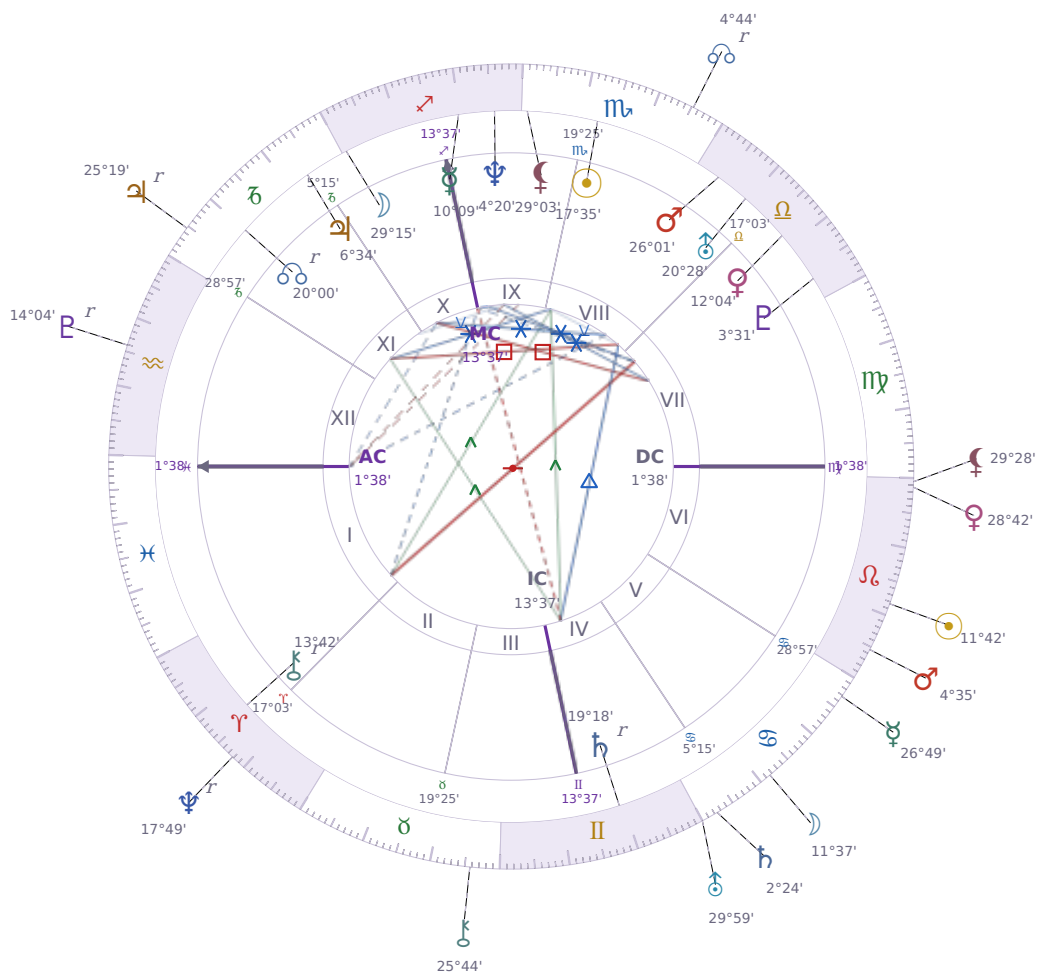

DAILY PERSONAL HOROSCOPE

Eric William Dane

American actor (1972-2026)

♏ Scorpio November 9, 1972 13:42 San Francisco

Tuesday, 3 August 2023

TRANSITS FOR TODAY

☉ Sun	in ♌ Leo	11°42'18"
☾ Moon	in ♋ Cancer	11°37'17"
☿ Mercury	in ♋ Cancer	26°49'22"
♀ Venus	in ♌ Leo	28°42'15"
♂ Mars	in ♌ Leo	4°35'40"
♃ Jupiter	in ♑ Capricorn Rx	25°19'54"
♄ Saturn	in ♋ Cancer	2°24'29"

♅ Uranus	in ♊ Gemini	29°59'14"
♆ Neptune	in ♈ Aries Rx	17°49'18"
♇ Pluto	in ♒ Aquarius Rx	14°04'59"
♁ Chiron	in ♉ Taurus	25°44'11"
♁ NNode	in ♏ Scorpio Rx	4°44'21"
♁ Lilith	in ♌ Leo	29°28'46"

NATAL PLANETS